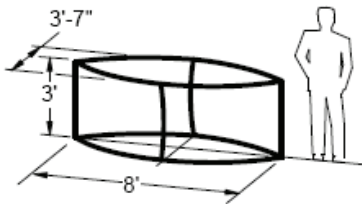

Football

Kit# NF4-4	Dimensions: 8' Chord Length x 4' High	
	Kit includes:	<ul style="list-style-type: none"> 1 FABRIC Pillowcase Fabric 8 FT11D 11' dia. Curve 2 FT90-4 4' 90° Corner 2 FT180-4 4' Curved Spreader 1 MGC50 50" Tall Case 1 CABLE 2 in to 1 Hanging Point
Weight: 46 lbs.		

Kit# NF4-3	Dimensions: 8' Chord Length x 3' High	
	Kit includes:	<ul style="list-style-type: none"> 1 FABRIC Pillowcase Fabric 8 FT11D 11' dia. Curve 2 FT90-3 3' 90° Corner 2 FT180-3 3' Curved Spreader 1 MGC50 50" Tall Case 1 CABLE 2 in to 1 Hanging Point
Weight: 39 lbs.		

Fabric: The standard fabric wrap uses a pillowcase construction. Dye-sublimated fabric graphic is used as the standard outer layer.

Graphic Sizes: NF4-4: 107 1/2" x 48"
NF4-3: 107 1/2" x 36"