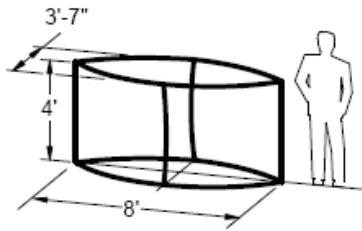

Football

Kit# NF4-4	Dimensions: 8' Chord Length x 4' High	
	Kit includes:	<ul style="list-style-type: none"> 1 FABRIC Pillowcase Fabric 8 FT11D 11' dia. Curve 2 FT90-4 4' 90° Corner 2 FT180-4 4' Curved Spreader 1 MGC50 50" Tall Case 1 CABLE 2 in to 1 Hanging Point
Weight: 46 lbs.		

Kit# NF4-3	Dimensions: 8' Chord Length x 3' High	
	Kit includes:	<ul style="list-style-type: none"> 1 FABRIC Pillowcase Fabric 8 FT11D 11' dia. Curve 2 FT90-3 3' 90° Corner 2 FT180-3 3' Curved Spreader 1 MGC50 50" Tall Case 1 CABLE 2 in to 1 Hanging Point
Weight: 39 lbs.		

Fabric: The standard fabric wrap uses a pillowcase construction. Dye-sublimated fabric graphic is used as the standard outer layer.

Graphic Sizes: NF4-4: 107 1/2" x 48"
NF4-3: 107 1/2" x 36"