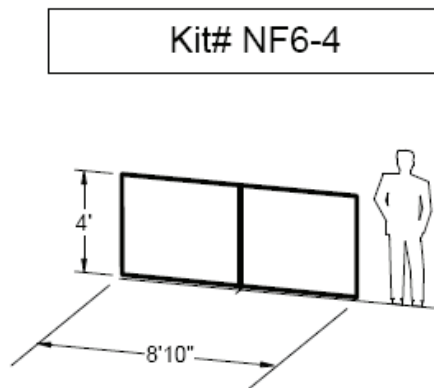

Rectangle

Kit# NF6-4	Dimensions: 8' 10" Wide x 4' High
Kit includes:	<ul style="list-style-type: none"> 1 FABRIC Pillowcase Fabric 4 FT51 51" Straight Tube 2 FTE4 4' End Tube 1 FT180-4S 4' Straight Spreader 1 MGC50 50" Tall Case 1 CABLE 2 w/2 Hang Points
Weight: 27 lbs.	

Fabric: The standard fabric wrap uses a pillowcase construction. A dye-sublimated fabric graphic is available for 1 or both sides.

Kit# NF6-3	Dimensions: 6' Wide x 3' High
Kit includes:	<ul style="list-style-type: none"> 1 FABRIC Pillowcase Fabric 2 FT31 31 1/16" Straight Tube 2 FT180-3S 3' Straight Spreader 1 FTE3 3' End Tube 1 MGC50 50" Tall Case 1 CABLE 2 w/2 Hang Points
Weight: 19 lbs.	

Graphic Sizes: NF6-4: 106" x 48"

NF6-3: 72" x 36"