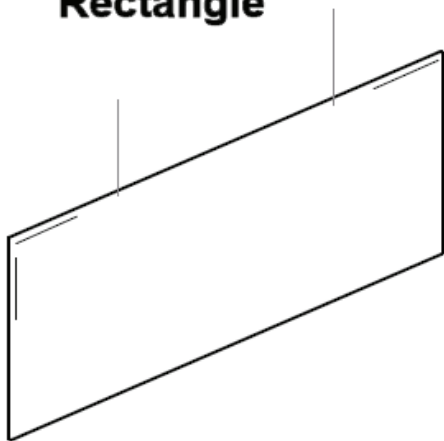

Rectangle

Kit# NF6-4	Dimensions: 8' 10" Wide x 4' High
Kit includes:	<ul style="list-style-type: none"> 1 FABRIC Pillowcase Fabric 4 FT51 51" Straight Tube 2 FTE4 4' End Tube 1 FT180-4S 4' Straight Spreader 1 MGC50 50" Tall Case 1 CABLE 2 w/2 Hang Points
Weight: 27 lbs.	

Fabric: The standard fabric wrap uses a pillowcase construction. A dye-sublimated fabric graphic is available for 1 or both sides.

Kit# NF6-3	Dimensions: 6' Wide x 3' High
Kit includes:	<ul style="list-style-type: none"> 1 FABRIC Pillowcase Fabric 2 FT31 31 1/16" Straight Tube 2 FT180-3S 3' Straight Spreader 1 FTE3 3' End Tube 1 MGC50 50" Tall Case 1 CABLE 2 w/2 Hang Points
Weight: 19 lbs.	

Graphic Sizes: NF6-4: 106" x 48"

NF6-3: 72" x 36"