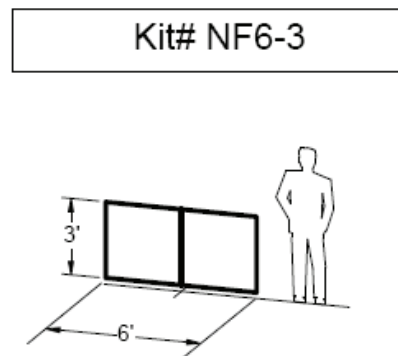

Rectangle

Kit# NF6-4	Dimensions: 8' 10" Wide x 4' High
Kit includes:	<ul style="list-style-type: none"> 1 FABRIC Pillowcase Fabric 4 FT51 51" Straight Tube 2 FTE4 4' End Tube 1 FT180-4S 4' Straight Spreader 1 MGC50 50" Tall Case 1 CABLE 2 w/2 Hang Points
Weight: 27 lbs.	

Fabric: The standard fabric wrap uses a pillowcase construction. A dye-sublimated fabric graphic is available for 1 or both sides.

Kit# NF6-3	Dimensions: 6' Wide x 3' High
Kit includes:	<ul style="list-style-type: none"> 1 FABRIC Pillowcase Fabric 2 FT31 31 1/16" Straight Tube 2 FT180-3S 3' Straight Spreader 1 FTE3 3' End Tube 1 MGC50 50" Tall Case 1 CABLE 2 w/2 Hang Points
Weight: 19 lbs.	

Graphic Sizes: NF6-4: 106" x 48"

NF6-3: 72" x 36"