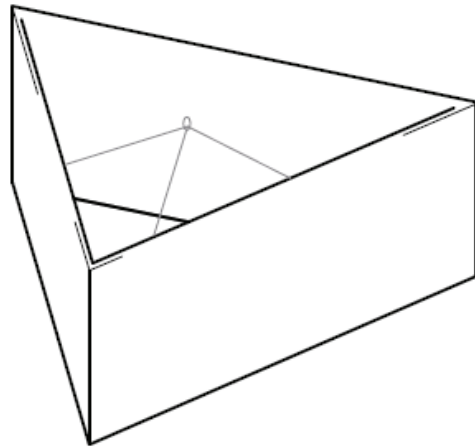

Three Sided

Kit# NF3-4	Dimensions: 8' 10" Wide x 4' High
	Kit includes:
	1 FABRIC Pillowcase Fabric
	12 FT51 51" Straight Tube
	3 FT60-4 4' 60° Corner
	3 FT180-4 4' Curved Spreader
1 MGC50 50" Tall Case	
1 CABLE 3 in to 1 Hanging Point	
Weight: 50 lbs.	

Fabric: The standard fabric wrap uses a pillowcase construction.
Dye-sublimated fabric graphic is used as the standard outer layer.

Graphic Sizes: NF3-4: 106" x 48"

NF3-3: 72" x 36"

Kit# NF3-3	Dimensions: 6' Wide x 3' High
	Kit includes:
	1 FABRIC Pillowcase Fabric
	12 FT31 31 1/16" Straight Tube
	3 FT180-3 3' Curved Spreader
	3 FT60-3 3' 60° Corner
1 MGC38 38" Tall Case	
1 CABLE 3 in to 1 Hanging Point	
Weight: 33 lbs.	