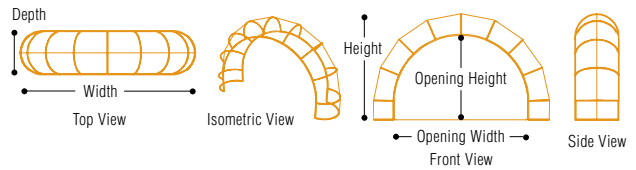

Arch

Define an entryway with the Moss Arch. Use it alone or zip it with other Arches to make a distinctive enclosure or walkway.

**beautiful
DISPLAYS
.com**

3952 South Illinois Avenue
Carbondale, Illinois 62903
800.697.4670 • 618.529.7031 fax
info@beautifuldisplays.com

SPACE DEFINITION

FABRIC COVER TYPE

- Single Skin

OPTIONS

- Graphics
- Zip-in Wall

SET UP

- 30 minutes
- 2 people

HOW TO ORDER

- The Arch comes standard with a single skin fabric cover. Select graphics and zip-in wall options

HOW SHAPE IS MEASURED

SIZE

WIDTH	HEIGHT	OPENING WIDTH	OPENING HEIGHT	DEPTH	DIM WEIGHT
20 ft.	12 ft.	15 ft.	9.5 ft.	5 ft.	115 lbs.

METRIC CONVERSIONS

WIDTH ft./m	HEIGHT	OPENING WIDTH	OPENING HEIGHT	DEPTH	DIM WEIGHT
20 ft. / 6.10 m	3.66 m	4.57 m	2.90 m	1.52 m	52 kg

ARCH. SHOWN AS ENTRYWAY. EXHIBIT BY EXPO DISENO.