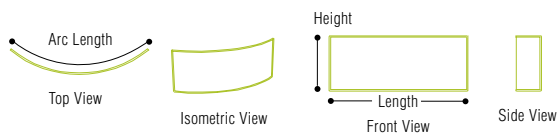

HOW SHAPE IS MEASURED