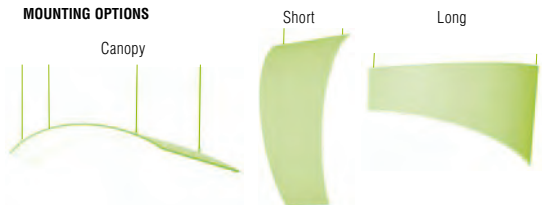

HOW SHAPE IS MEASURED

beautiful
DISPLAYS
.com

3952 South Illinois Avenue
Carbondale, Illinois 62903
800.697.4670 • 618.529.7031 fax
info@beautifuldisplays.com

Curved & Tapered Rectangular Panel

Add emphasis to your message with the Moss Curved & Tapered Rectangular Panel. When you are ready to promote a different message, change out your fabric cover for a new one.

FABRIC COVER TYPE

- Single Skin
- Pillowcase

OPTIONS

- Graphics
- Opaque Liner

SET UP

- 20 – 35 minutes, depending on size
- 1 – 2 people, depending on size

HOW TO ORDER

- Begin by choosing a Shape and Size.
- Then select Fabric Cover Type, graphics, liner and mounting options.

MOUNTING OPTIONS

CURVED & TAPERED RECTANGULAR PANEL,
WITH GRAPHICS AND PILLOWCASE FABRIC COVER,
SHOWN IN THE MARYLAND SCIENCE CENTER.
EXHIBIT BY EXPLUS.