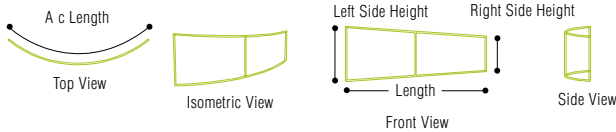

TWO DIMENSIONAL SIGNAGE

SIZES

LENGTH	RAD US	ARC LENGTH	LEFT SIDE HEIGHT	RIGHT SIDE HEIGHT	HANGING WEIGHT	DIM WEIGHT
6 ft.	6 ft.	6.28 ft.	3 ft.	1.5 ft.	10 lbs.	62 lbs.
6 ft.	6 ft.	6.28 ft.	6 ft.	3 ft.	14 lbs.	62 lbs.
8 ft.	8 ft.	8.38 ft.	4 ft.	2 ft.	14 lbs.	62 lbs.
8 ft.	8 ft.	8.38 ft.	8 ft.	4 ft.	22 lbs.	62 lbs.
10 ft.	10 ft.	10.47 ft.	3 ft.	1.5 ft.	14 lbs.	89 lbs.
10 ft.	10 ft.	10.47 ft.	5 ft.	2.5 ft.	18 lbs.	89 lbs.
10 ft.	10 ft.	10.47 ft.	10 ft.	5 ft.	28 lbs.	89 lbs.
12 ft.	12 ft.	12.57 ft.	4 ft.	2 ft.	19 lbs.	89 lbs.
12 ft.	12 ft.	12.57 ft.	6 ft.	3 ft.	25 lbs.	89 lbs.
12 ft.	12 ft.	12.57 ft.	12 ft.	6 ft.	42 lbs.	89 lbs.
16 ft.	16 ft.	16.76 ft.	5 ft.	2.5 ft.	28 lbs.	105 lbs.
20 ft.	20 ft.	20.94 ft.	5 ft.	2.5 ft.	33 lbs.	105 lbs.

METRIC CONVERSIONS

LENGTH ft./m	RAD US	ARC LENGTH	LEFT SIDE HEIGHT	RIGHT SIDE HEIGHT	HANGING WEIGHT	DIM WEIGHT
6 ft. / 1.83 m	1.83 m	1.92 m	0.91 m	0.46 m	5 kg	28 kg
6 ft. / 1.83 m	1.83 m	1.92 m	1.83 m	0.91 m	6 kg	28 kg
8 ft. / 2.44 m	2.44 m	2.55 m	1.22 m	0.61 m	6 kg	28 kg
8 ft. / 2.44 m	2.44 m	2.55 m	2.44 m	1.22 m	10 kg	28 kg
10 ft. / 3.05 m	3.05 m	3.19 m	0.91 m	0.46 m	6 kg	40 kg
10 ft. / 3.05 m	3.05 m	3.19 m	1.52 m	0.76 m	8 kg	40 kg
10 ft. / 3.05 m	3.05 m	3.19 m	3.05 m	1.52 m	13 kg	40 kg
12 ft. / 3.66 m	3.66 m	3.83 m	1.22 m	0.61 m	9 kg	40 kg
12 ft. / 3.66 m	3.66 m	3.83 m	1.83 m	0.91 m	11 kg	40 kg
12 ft. / 3.66 m	3.66 m	3.83 m	3.66 m	1.83 m	19 kg	40 kg
16 ft. / 4.88 m	4.88 m	5.11 m	1.52 m	0.76 m	13 kg	48 kg
20 ft. / 6.10 m	6.10 m	6.38 m	1.52 m	0.76 m	15 kg	48 kg

HOW SHAPE IS MEASURED

beautiful
DISPLAYS
.com

3952 South Illinois Avenue
Carbondale, Illinois 62903
800.697.4670 • 618.529.7031 fax
info@beautifuldisplays.com

Curved & Tapered Rectangular Panel

Add emphasis to your message with the Moss Curved & Tapered Rectangular Panel. When you are ready to promote a different message, change out your fabric cover for a new one.