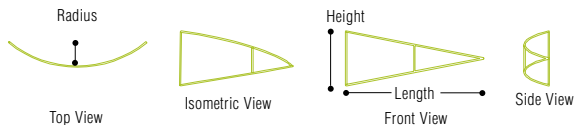

HOW SHAPE IS MEASURED