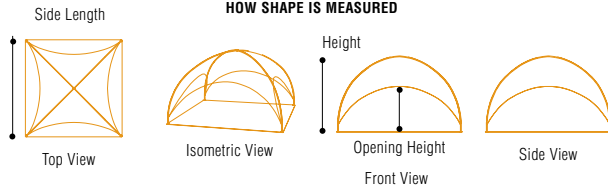

SPACE DEFINITION

FABRIC COVER TYPE

- Single Skin

OPTIONS

- Graphics
- Visor
- Zip-in Wall
- Connectors

SET UP

- 20 – 30 minutes
- 1 – 3 people

HOW TO ORDER

- The Indoor Dome comes standard with a single skin fabric cover. Add graphics and options.

Indoor Dome

Create a unique space with the Moss Indoor Dome. This structure maximizes limited floor space and defines an area by enclosing a display, theater, or meeting area.