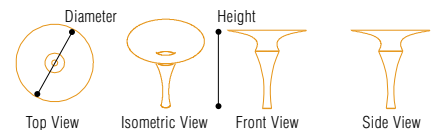

SPACE DEFINITION

SIZE

| OUTSIDE DIAMETER | HEIGHT | DIM WEIGHT BOX 1 | DIM WEIGHT BOX 2 |
|------------------|--------|------------------|------------------|
| 13 ft. | 13 ft. | 82 lbs. | 125 lbs. |

METRIC CONVERSIONS

| OUTSIDE DIAMETER ft./m | HEIGHT | DIM WEIGHT BOX 1 | DIM WEIGHT BOX 2 |
|------------------------|--------|------------------|------------------|
| 13 ft. / 3.96 m | 3.96 m | 37 kg | 57 kg |

OPTIONS

- Graphics
- Opaque Liner

SET UP

- 45 minutes
- 2-3 people

HOW SHAPE IS MEASURED

HOW TO ORDER

LIGHTBAR & LIGHTCOLUMN

- Begin by choosing a Shape.
- The LightColumn comes standard with a single skin fabric cover and lights.
- The LightBar comes standard with a single skin fabric cover, countertop and lights.
- Order the LightColumn and LightBar together or separately, with or without graphics.