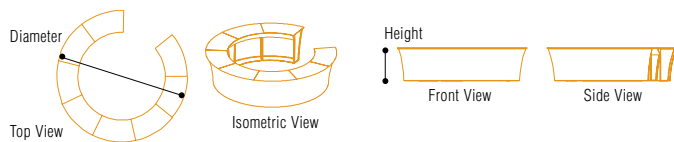

LIGHTCOLUMN AND LIGHTBAR FOR B&N GLOBALSHOP BOOTH. EXHIBIT BY B&N INDUSTRIES.

LightBar

Create a distinct atmosphere with the Moss LightBar. It is ideal for a reception, sales, or lounge area. The LightBar includes a hard plastic countertop and lighting. Use with the LightColumn for maximum impact.

SPACE DEFINITION

SIZES

| OUTSIDE DIAMETER | HEIGHT | DIM WEIGHT BOX 1 | DIM WEIGHT BOX 2 | DIM WEIGHT BOX 3 | DIM WEIGHT BOX 4 |
|------------------|---------|------------------|------------------|------------------|------------------|
| 13 ft. | 3.5 ft. | 92 lbs. | 34 lbs. | 135 lbs. | 135 lbs. |

METRIC CONVERSIONS

| OUTSIDE DIAMETER ft./m | HEIGHT | DIM WEIGHT BOX 1 | DIM WEIGHT BOX 2 | DIM WEIGHT BOX 3 | DIM WEIGHT BOX 4 |
|------------------------|--------|------------------|------------------|------------------|------------------|
| 13 ft. / 3.96 m | 1.07 m | 42 kg | 15 kg | 61.29 kg | 61.29 kg |

SET UP

- 45 minutes
- 2-3 people

HOW SHAPE IS MEASURED

HOW TO ORDER

LIGHTBAR & LIGHTCOLUMN

- Begin by choosing a Shape.
- The LightColumn comes standard with a single skin fabric cover and lights.
- The LightBar comes standard with a single skin fabric cover, countertop and lights.
- Order the LightColumn and LightBar together or separately, with or without graphics.