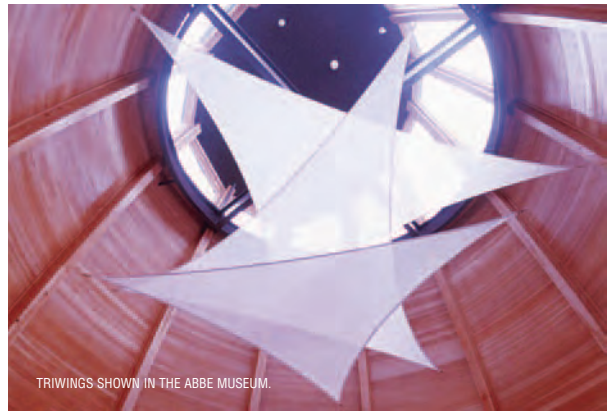

TRIWINGS SHOWN IN THE ABBE MUSEUM.