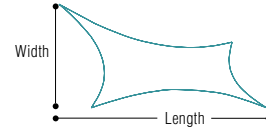

FABRIC COVER TYPE

- Fabric Only

SET UP

- 30 minutes
- 2 people

HOW TO ORDER

- Wings are fabric only shapes that come in a variety of colors. Check with your Moss Account Executive for options.

MINIWINGS SHOWN IN THE EXCELLENCE STAGE SET FOR SHERATON HOTEL WORLD CONFERENCE. EXHIBIT BY MOSS.

FABRIC ONLY WINGS

SIZE

LENGTH	WIDTH	HANGING WEIGHT	DIM WEIGHT
34 ft.	17 ft.	18 lbs.	23 lbs.

METRIC CONVERSIONS

WIDTH ft./m	WIDTH	HANGING WEIGHT	DIM WEIGHT
34 ft. / 10.36 m	5.18 m	8 kg	10 kg

HOW SHAPE IS MEASURED

Triwing

Layer the Moss Triwing with other wings to soften an interior.

This wing is a versatile shape that adds interest to many environments.

FABRIC COVER TYPE

- Fabric Only

SET UP

- 30 minutes
- 2 people

HOW TO ORDER