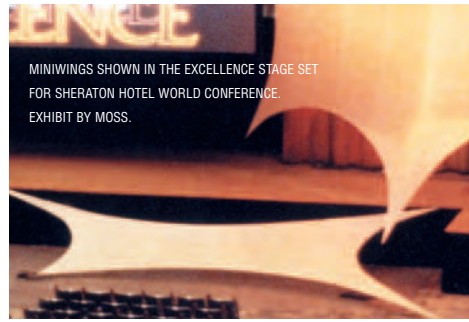

MINIWINGS SHOWN IN THE EXCELLENCE STAGE SET FOR SHERATON HOTEL WORLD CONFERENCE. EXHIBIT BY MOSS.