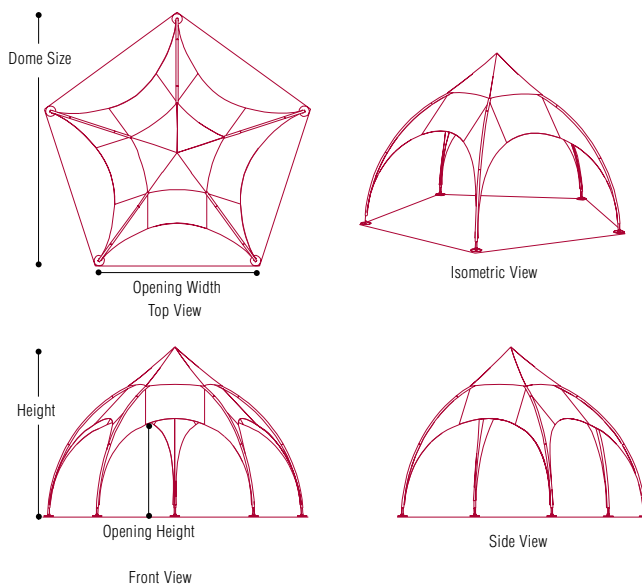

SET UP

- 25 – 60 minutes, depending on size

HOW TO ORDER

- Select Shape, Size, Fabric Type and Options.

OPTIONS

- Graphics
- Visors
- Zip-in Walls
- Connectors

- 2 – 5 people, depending on size

NOTE

- Your Moss Account Executive can assist you with information about graphic applications suitable for outdoor use.

OUTDOOR STRUCTURES

Optidome

SIZES

DOME SIZE	OPENING WIDTH	HEIGHT	OPENING HEIGHT	DIM WEIGHT BOX 1	DIM WEIGHT BOX 2
10 ft.	10 ft.	9 ft. 5 in.	6 ft. 3 in.	62 lbs.	
20 ft.	13 ft.	13 ft. 4 in.	7 ft. 6 in.	89 lbs.	89 lbs.
30 ft.	18.5 ft.	15 ft. 3 in.	8 ft. 8 in.	105 lbs.	105 lbs.

METRIC CONVERSIONS

DOME SIZE ft./m	OPENING WIDTH	HEIGHT	OPENING HEIGHT	DIM WEIGHT BOX 1	DIM WEIGHT BOX 2
10 ft. / 3.05 m	3.05 m	2.87 m	1.91 m	28 kg	
20 ft. / 6.10 m	3.96 m	4.06 m	2.29 m	40 kg	40 kg
30 ft. / 9.14 m	5.64 m	4.65 m	2.64 m	48 kg	48 kg

20 - 30 ft. Optidomes

HOW SHAPE IS MEASURED

Visors

SIZES

DOME SIZE	VISOR HEIGHT	DIM WEIGHT
10 ft.	7.42 ft.	62 lbs.
20 ft.	8.75 ft.	62 lbs.
30 ft.	10 ft.	62 lbs.

METRIC CONVERSIONS

DOME SIZE ft./m	VISOR HEIGHT	DIM WEIGHT
10 ft. / 3.05 m	2.26 m	28 kg
20 ft. / 6.10 m	2.67 m	28 kg
30 ft. / 9.14 m	3.05 m	28 kg