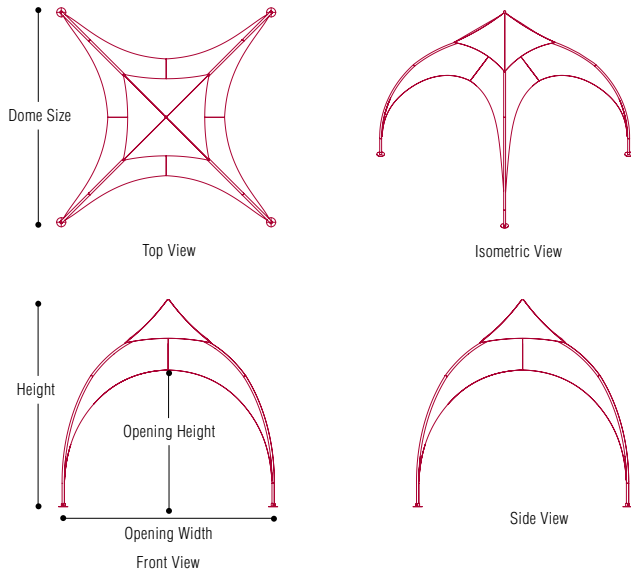

10 ft. Optidome

HOW SHAPE IS MEASURED

FABRIC COVER TYPE

- Nylon
- Sunbrella

SET UP

- 25 – 60 minutes, depending on size

HOW TO ORDER

- Select Shape, Size, Fabric Type and Options.

OPTIONS

- Graphics
- Visors
- Zip-in Walls
- Connectors

- 2 – 5 people, depending on size

NOTE

- Your Moss Account Executive can assist you with information about graphic applications suitable for outdoor use.

OUTDOOR STRUCTURES

Optidome

SIZES

DOME SIZE	OPENING WIDTH	HEIGHT	OPENING HEIGHT	DIM WEIGHT BOX 1	DIM WEIGHT BOX 2
10 ft.	10 ft.	9 ft. 5 in.	6 ft. 3 in.	62 lbs.	
20 ft.	13 ft.	13 ft. 4 in.	7 ft. 6 in.	89 lbs.	89 lbs.
30 ft.	18.5 ft.	15 ft. 3 in.	8 ft. 8 in.	105 lbs.	105 lbs.

METRIC CONVERSIONS

DOME SIZE ft./m	OPENING WIDTH	HEIGHT	OPENING HEIGHT	DIM WEIGHT BOX 1	DIM WEIGHT BOX 2
10 ft. / 3.05 m	3.05 m	2.87 m	1.91 m	28 kg	
20 ft. / 6.10 m	3.96 m	4.06 m	2.29 m	40 kg	40 kg
30 ft. / 9.14 m	5.64 m	4.65 m	2.64 m	48 kg	48 kg