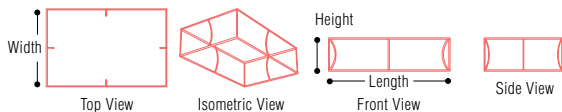

Rectangular Sign

Captivate your audience with the Moss Rectangular Sign. This bold shape draws attention to your message and offers plenty of space for all of your graphics..

FABRIC COVER TYPE

- Single Skin
- Pillowcase

OPTIONS

- Graphics
- Zip-in Bottom
- Opaque Liner
- Lighting
- Rotation

SET UP

- 25–30 minutes, depending on size
- 2–3 people, depending on size

HOW TO ORDER

- Begin by choosing a Shape and Size.
- Then select Fabric Cover Type and Options: graphics, zip-in bottom, liner, lighting and rotation options.

HOW SHAPE IS MEASURED

THREE DIMENSIONAL SIGNAGE

SIZES

LENGTH	WIDTH	HEIGHT	HANGING WEIGHT	DIM WEIGHT BOX 1	DIM WEIGHT BOX 2
10 ft.	5 ft.	3 ft.	41 lbs.	62 lbs.	
10 ft.	5 ft.	4 ft.	48 lbs.	62 lbs.	
12 ft.	6 ft.	4 ft.	60 lbs.	83 lbs.	
12 ft.	6 ft.	5 ft.	69 lbs.	89 lbs.	
16 ft.	8 ft.	4 ft.	77 lbs.	89 lbs.	
16 ft.	8 ft.	5 ft.	89 lbs.	89 lbs.	
20 ft.	10 ft.	4 ft.	93 lbs.	89 lbs.	83 lbs.
20 ft.	10 ft.	5 ft.	107 lbs.	89 lbs.	83 lbs.