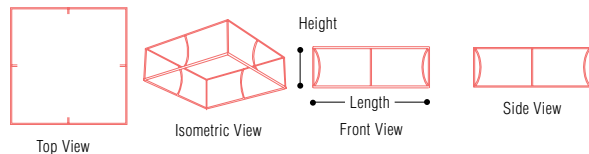

Square Sign

Command attention with the Moss Square Sign by adding graphics to all four sides. These signs are great directional markers for crowded stores or show hall floors.

FABRIC COVER TYPE

- Single Skin
- Pillowcase

OPTIONS

- Graphics
- Zip-in Bottom
- Opaque Liner
- Lighting
- Rotation

SET UP

- 15–40 minutes, depending on size
- 1–2 people, depending on size

HOW TO ORDER

- Begin by choosing a Shape and Size.
- Then select Fabric Cover Type and Options: graphics, zip-in bottom, liner, lighting and rotation options.

HOW SHAPE IS MEASURED

beautiful
DISPLAYS
.com

3952 South Illinois Avenue
Carbondale, Illinois 62903
800.697.4670 • 618.529.7031 fax
info@beautifuldisplays.com

SQUARE SIGN, WITH SINGLE SKIN FABRIC COVER, SHOWN IN THE MULTI TECH BOOTH. EXHIBIT BY CREATIVE IDEATIONS.

THREE DIMENSIONAL SIGNAGE

SIZES

LENGTH	HEIGHT	HANGING WEIGHT	DIM WEIGHT BOX 1	DIM WEIGHT BOX 2
5 ft.	2.5 ft.	26 lbs.	62 lbs.	
6 ft.	2.5 ft.	30 lbs.	62 lbs.	
7 ft.	2.5 ft.	37 lbs.	62 lbs.	
8 ft.	3.5 ft.	49 lbs.	62 lbs.	
9 ft.	3.5 ft.	53 lbs.	62 lbs.	
10 ft.	3.5 ft.	58 lbs.	62 lbs.	
11 ft.	3.5 ft.	63 lbs.	62 lbs.	
12 ft.	3.5 ft.	71 lbs.	62 lbs.	
13 ft.	3.5 ft.	76 lbs.	62 lbs.	
14 ft.	3.5 ft.	86 lbs.	62 lbs.	
15 ft.	4 ft.	102 lbs.	89 lbs.	
16 ft.	4 ft.	108 lbs.	89 lbs.	
17 ft.	4 ft.	113 lbs.	89 lbs.	
18 ft.	4 ft.	119 lbs.	89 lbs.	83 lbs.
19 ft.	4 ft.	124 lbs.	89 lbs.	83 lbs.
20 ft.	4 ft.	130 lbs.	89 lbs.	83 lbs.
21 ft.	4 ft.	135 lbs.	89 lbs.	83 lbs.
22 ft.	4 ft.	141 lbs.	89 lbs.	83 lbs.
23 ft.	4 ft.	146 lbs.	89 lbs.	83 lbs.
24 ft.	4 ft.	160 lbs.	89 lbs.	83 lbs.
25 ft.	4 ft.	166 lbs.	89 lbs.	83 lbs.