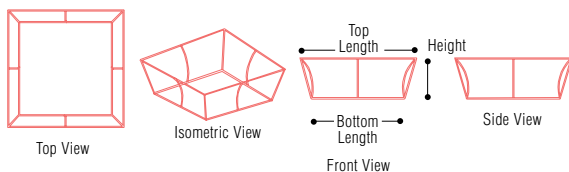

HOW SHAPE IS MEASURED

beautiful
DISPLAYS
.com

3952 South Illinois Avenue
Carbondale, Illinois 62903
800.697.4670 • 618.529.7031 fax
info@beautifuldisplays.com

Tapered Square Sign

Looking for the right angle for your space?

Try the Moss Tapered Square Sign. The angled surfaces of the Tapered Square Sign send your message down and across the floor.