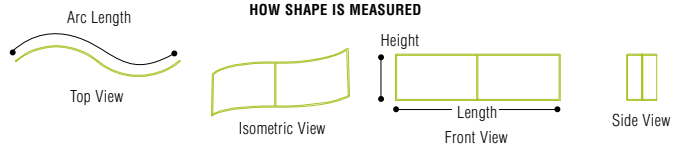

HOW SHAPE IS MEASURED

beautiful
DISPLAYS
.com

3952 South Illinois Avenue
Carbondale, Illinois 62903
800.697.4670 • 618.529.7031 fax
info@beautifuldisplays.com