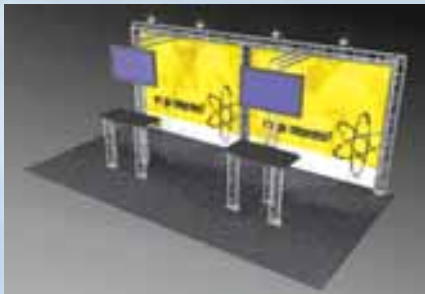

BK-411

Includes truss hardware, two custom printed dye-sub fabric graphics, four 200w halogen lights, two Large Counters, two VESA 75/100/200 compatible monitor mounts. Ships in three UPS shippable wheeled cases.

$11,804