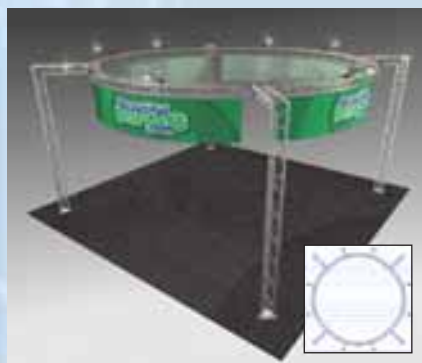

BKI5 MAX 20'x20'

Truss in Molded Crate $13,399
**Truss in Molded Crate w/Lights
and Graphics as shown $18,929**
Rent This Display (Graphics Addl.) $2,199

**Make it
a tall!**

Our 20x20 Island Truss
Kits come at a standard
height of 10'.

**Add a 2' height
extension package to
any exhibit on this page
for $519 or a 4' height
extension for $749.**