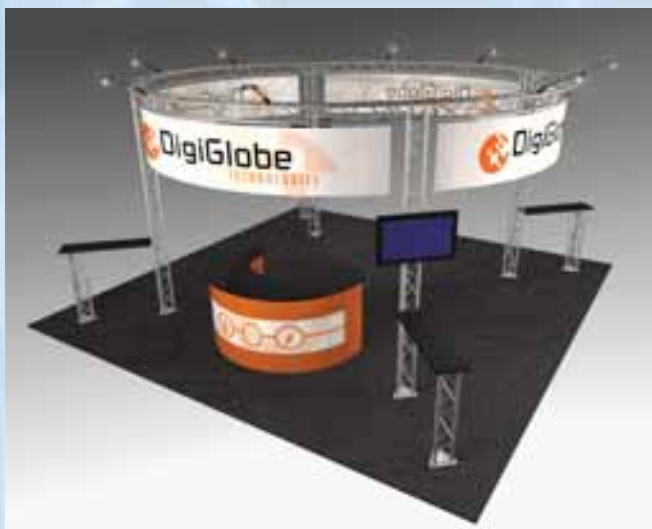

BK-151-20

Includes truss hardware, four custom printed dye-sub header graphics with hanging hardware, eight 200w halogen lights, four economy tabletops with truss legs, ENC-13 modular counter in fabric or laminate finish with custom graphic, and two VESA 75/100/200 compatible monitor mounts. Ships in two NCrate freight shippable crates.

$26,855

Top Seller!