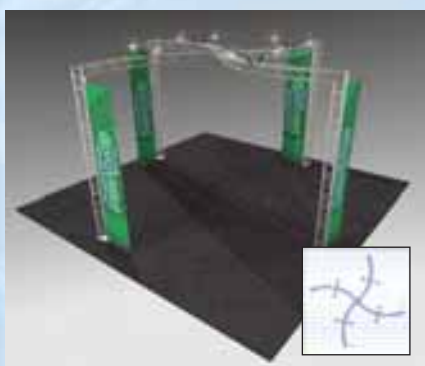

BKI3 20'x20'

Truss in Molded Crate $9,259
**Truss in Molded Crate w/Lights
and Graphics as shown $13,199**
Rent This Display (Graphics Addl.) $1,799