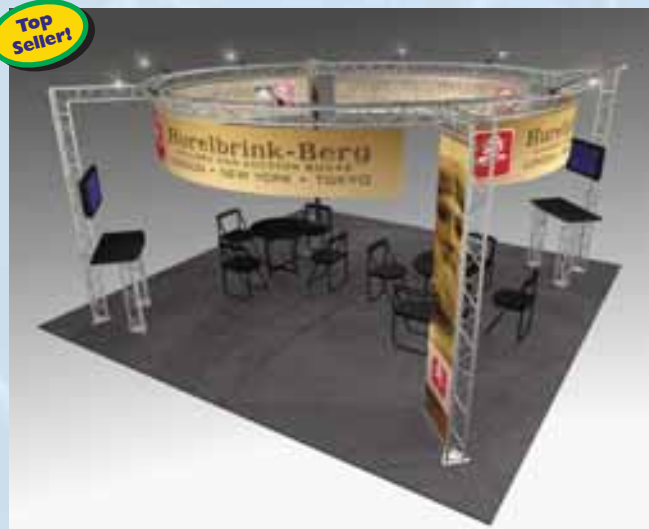

BK-152-20

Includes truss hardware, four custom printed dye-sub header graphics with hanging hardware, two custom printed dye-sub double-sided banner graphics, eight 200w halogen lights, two large tabletops with truss legs, two portable tables, eight portable chairs, and two VESA 75/100/200 compatible monitor mounts. Ships in two NCrate freight shippable crates.

$26,556

Check out popular accessories and add-ons on page 22

Monitor Mounts • Shelving • Tabletops • Lighting • Storage • Literature Racks & More