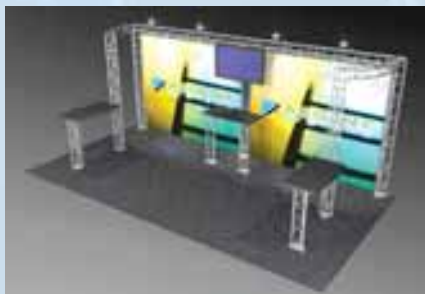

BK-911

Includes truss hardware, two custom printed dye-sub fabric graphics, four 200w halogen lights, three Large Counters, one VESA 75/100/200 compatible monitor mount. Ships in three UPS shippable wheeled cases.

$11,834