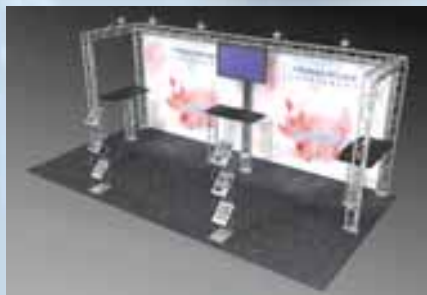

BK-111

Includes truss hardware, two custom printed dye-sub fabric graphics, six 200w halogen lights, three Large Counters, one VESA 75/100/200 compatible monitor mount, two ZedUp literature racks. Ships in three UPS shippable wheeled cases. **$12,340**