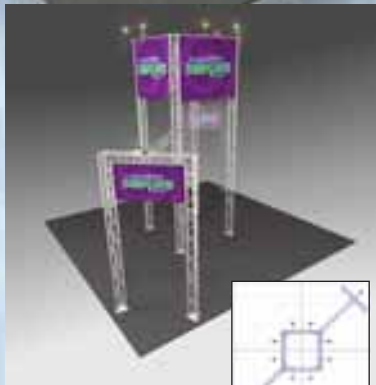

BK1000

Truss in Freight Shippable Crate $15,249

Truss in Freight Shippable Crate w/Lights and Graphics as shown $18,229

Rent This Display (graphics additional) $2,499