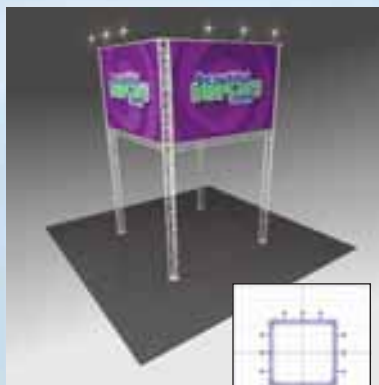

BK2000

Truss in Freight Shippable Crate $13,599

Truss in Freight Shippable Crate w/Lights and Graphics as shown $18,859

Rent This Display (graphics additional) $2,299