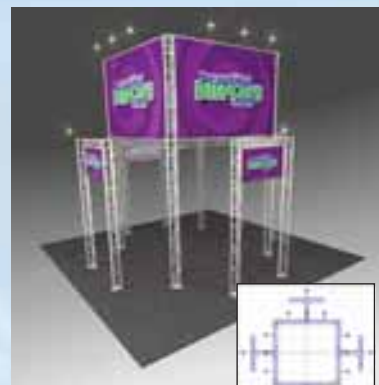

BK2200

Truss in Two Freight Shippable Crates $24,199

Truss in Two Freight Shippable Crates w/Lights and Graphics as shown $30,529

Rent This Display (graphics additional) $3,699