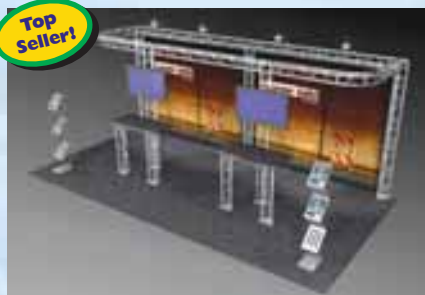

BK-811

Includes truss hardware, two dye-sub fabric graphics, four 200w halogen lights, two Large Counters, two VESA 75/100/200 monitor mounts, two ZedUp literature racks. Ships in four UPS shippable wheeled cases.

$14,142