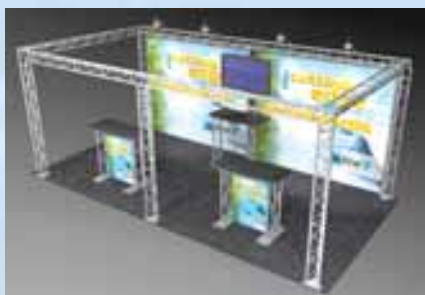

BK-711

Includes truss hardware, two dye-sub fabric graphics, four 200w halogen lights, Large Counter, two Standalone Tables w/graphics, VESA 75/100/200 monitor mount. Ships in four UPS shippable wheeled cases.

$15,632