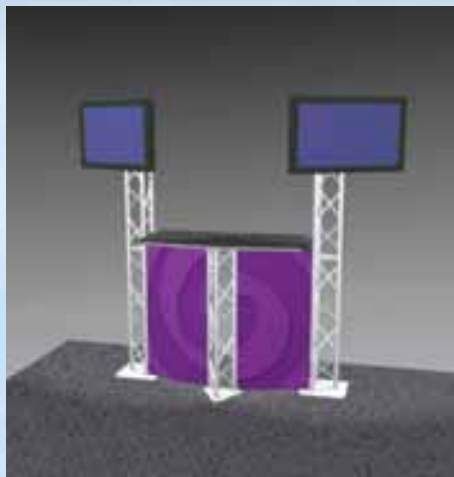

K-2 Kiosk

Self standing kiosk with 44"x23" tabletop and two 6' high truss posts for monitor mounting. 44"w x 23"d x 72"h, *Black Finish Top*

K-2 Kiosk Package **$1,899**

(Package includes kiosk hardware with two VESA 75/100/200 compatible monitor mounts. Monitors not included.)

Wheeled Shipping Case **$459**

19"x39" Fabric Bottom Graphic **$199**
(set of two)