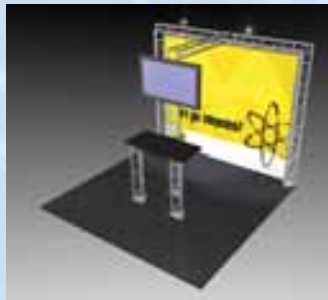

BK-41

Includes truss hardware, custom printed dye-sub fabric graphic, two 200w halogen lights, one Large Counter, one VESA 75/100/200 compatible monitor mount. Ships in two UPS shippable wheeled cases. **$6,616**