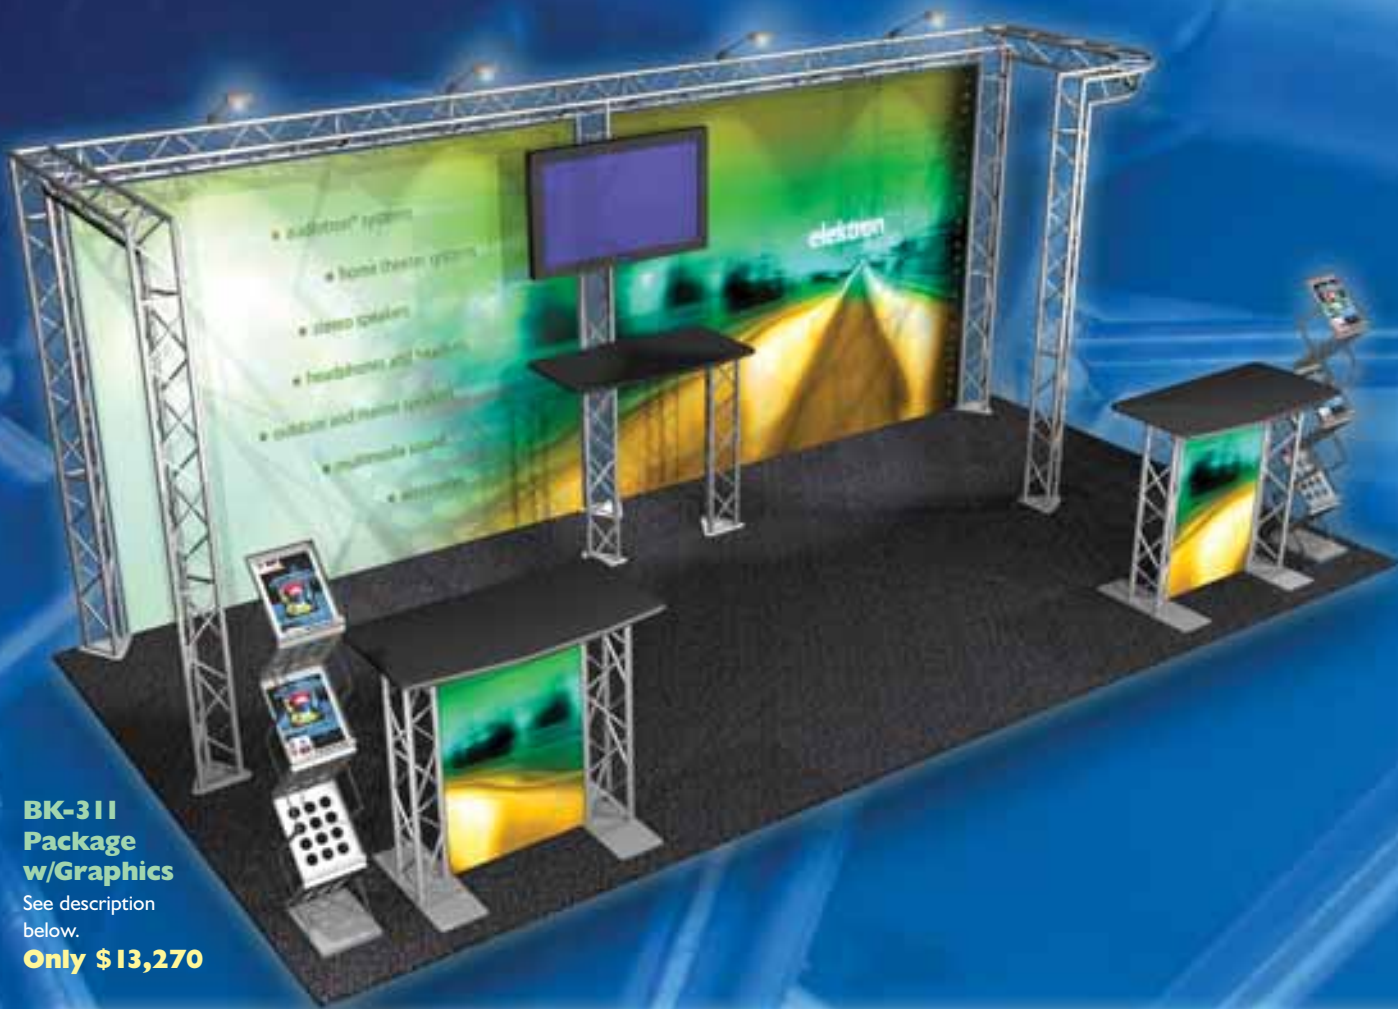

20' Inline Truss Packages

BK-311 Package w/Graphics

See description
below.

Only $13,270