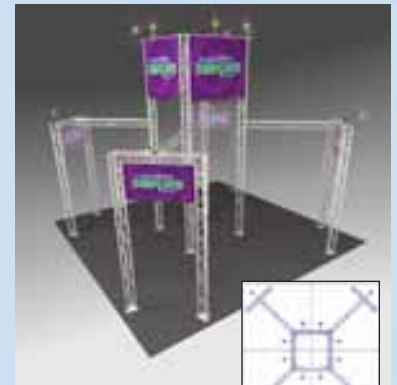

BK1200

Truss in Two Freight Shippable Crates $22,339

Truss in Two Freight Shippable Crates w/Lights and Graphics as shown $25,569

Rent This Display (graphics additional) $3,499