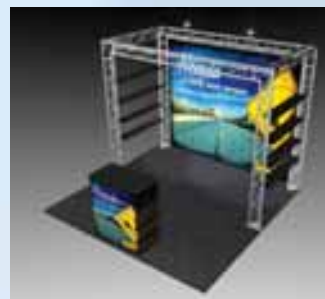

BK-101

Includes truss hardware, custom printed dye-sub backwall graphic, two 200w halogen lights, two 4-Shelf Kits, MCWCN case/counter w/ custom fabric wrap. Ships in four UPS shippable wheeled cases. **$10,814**