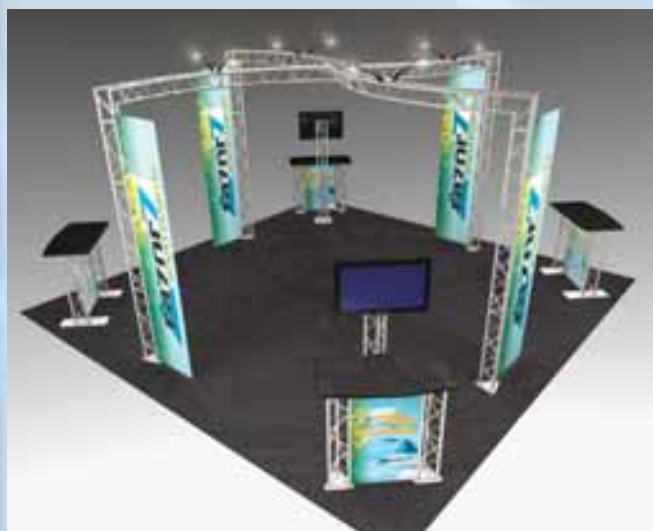

BK-131-20

Includes truss hardware, four custom printed dye-sub double-sided banner graphics, eight 200w halogen lights, two K-1 Kiosk units with tabletop and VESA 75/100/200 compatible monitor mounts, two standalone truss tables, and four kiosk/table fabric graphics. Ships in two SCrate freight shippable crates. **$19,051**