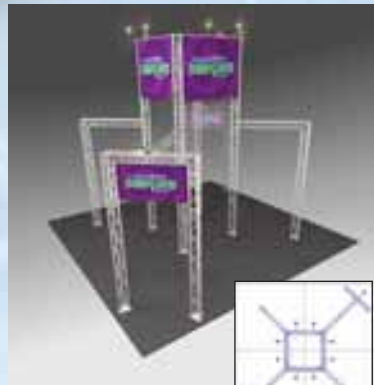

BK1100

Truss in Freight Shippable Crate $18,449

Truss in Freight Shippable Crate w/Lights and Graphics as shown $21,419

Rent This Display (graphics additional) $2,999