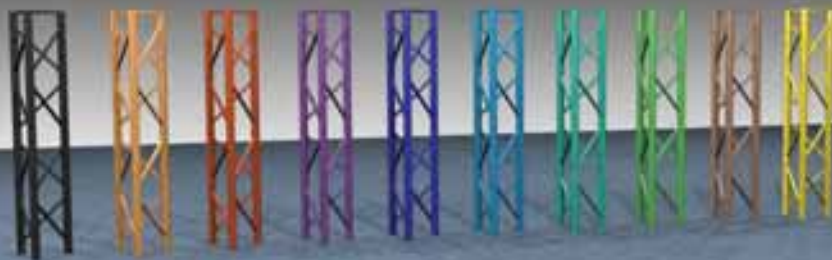

Silver is nice. Color is nicer.

Powdercoat any of our truss exhibits with hundreds of available colors!