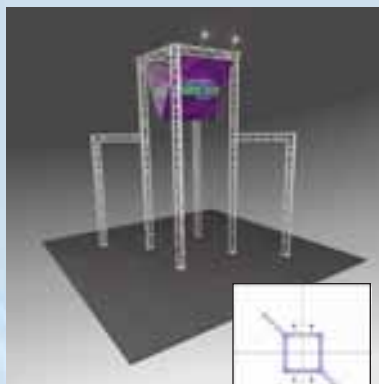

BK3000

Truss in Freight Shippable Crate $11,269

Truss in Freight Shippable Crate w/Lights and Graphics as shown $12,769

Rent This Display (graphics additional) $1,999