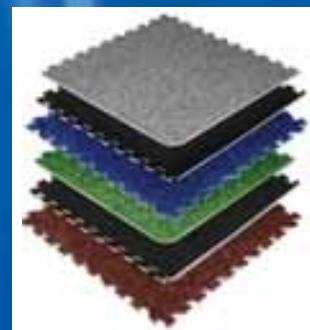

**Comfort Carpet Plus
Flooring**

Save your feet with these premium
quality padded carpet tiles. Several
colors to choose from. 2'x2' tiles.

10x10 Carpet $449
10x20 Carpet $898
20x20 Carpet $1,796

*Shipping cases additional. Electrical cord
channeling additional. Call for details.*