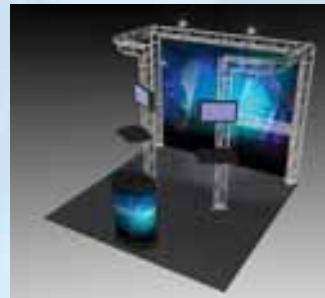

BK-61

Includes truss hardware, custom printed dye-sub fabric graphic, two 200w halogen lights, two Laptop Shelf MAX, two VESA 75/100/200 compatible monitor mounts, XCase/Counter and custom printed podium wrap. Ships in three UPS shippable wheeled cases. **$8,777**