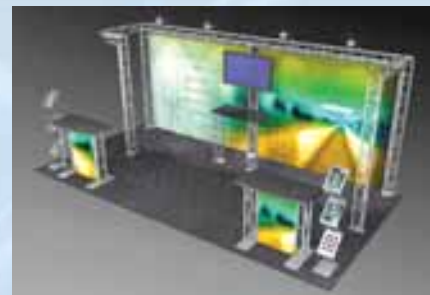

BK-311

Includes truss hardware, two dye-sub fabric graphics, four 200w lights, one Large Counter, two Standalone Tables w/graphics, one VESA 75/100/200 compatible monitor mount, two ZedUp lit racks. Ships in three UPS shippable wheeled cases. **$13,270**