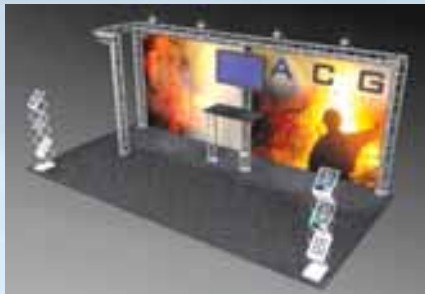

BK-511

Includes truss hardware, two custom printed dye-sub fabric graphics, four 200w halogen lights, one Large Counter, one VESA 75/100/200 compatible monitor mount, two ZedUp literature racks. Ships in three UPS shippable wheeled cases.

$10,404