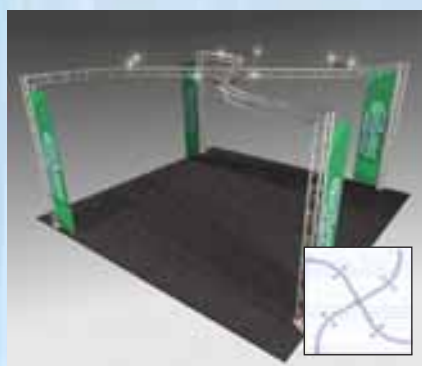

BKI3 MAX 20'x20'

Truss in Molded Crate $11,099
**Truss in Molded Crate w/Lights
and Graphics as shown $14,999**
Rent This Display (Graphics Addl.) $1,999