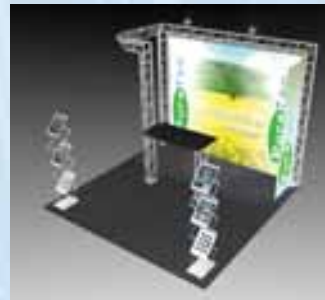

BK-51

Includes truss hardware, custom printed dye-sub backwall graphic plus one double-sided fabric banner with hardware, two 200w halogen lights, one Large Counter, two ZedUp literature racks. Ships in two UPS shippable wheeled cases. **$7,573**