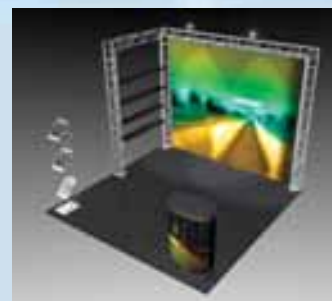

BK-21

Includes truss hardware, custom printed dye-sub fabric graphic, two 200w halogen lights, one 4-Shelf Kit, one ZedUp literature rack, XCase/Counter and custom printed podium wrap. Ships in three UPS shippable wheeled cases.

$7,000