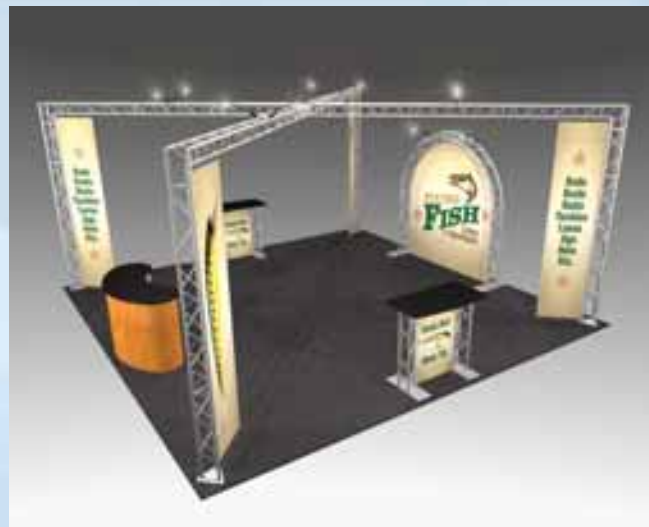

BK-142-20

Includes truss hardware, four custom printed dye-sub double-sided banner graphics, BA-3 Arch with double-sided fabric graphic, ten 200w halogen lights, ENC-7 modular counter in fabric or laminate finish, two standalone truss tables with fabric graphics. Ships in two SCrate freight shippable crates.

$23,651