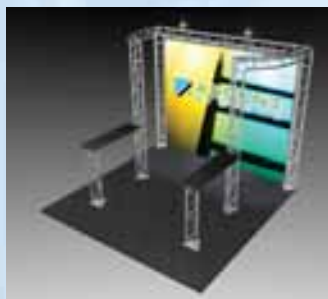

BK-91

Includes truss hardware, custom printed dye-sub fabric graphic, two 200w halogen lights, two Economy Counters. Ships in three UPS shippable wheeled cases. **$8,246**