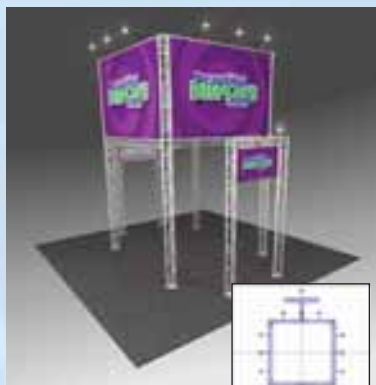

BK2100

Truss in Freight Shippable Crate $18,499

Truss in Freight Shippable Crate w/Lights and Graphics as shown $24,299

Rent This Display (graphics additional) $2,999