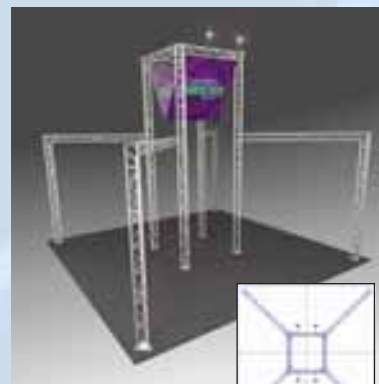

BK3200

Truss in Freight Shippable Crate $16,439

Truss in Freight Shippable Crate w/Lights and Graphics as shown $17,939

Rent This Display (graphics additional) $2,499