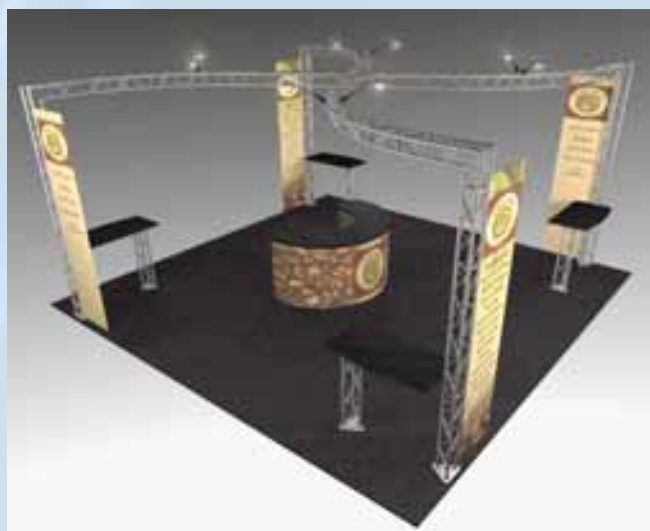

BK-132-20

Includes truss hardware, four custom printed dye-sub double-sided banner graphics, eight 200w halogen lights, four large tabletops with truss legs, ENC-13 modular counter in fabric or laminate finish with custom graphic wrap. Ships in two NCrate freight shippable crates. **$25,215**