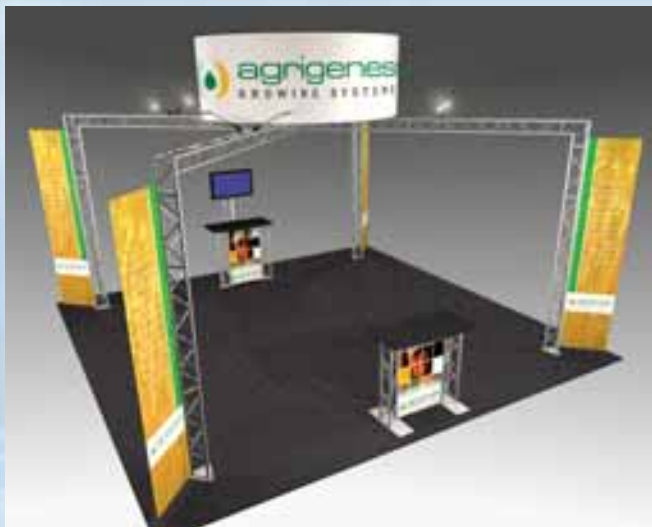

BK-141-20

Includes truss hardware, four custom printed dye-sub double-sided banner graphics, 8' diameter by 3' high custom printed tension fabric ring, eight 200w halogen lights, K-1 Kiosk unit with tabletop and VESA 75/100/200 compatible monitor mount, standalone truss table, two kiosk/table fabric graphics. Ships in two SCrate freight shippable crates.

$19,891