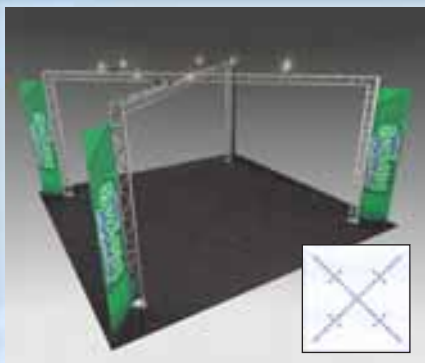

BKI4 20'x20'

Truss in UPS Shippable Cases $8,539
**Truss in UPS Shippable Cases
w/Lights and Graphics as shown $12,479**
Rent This Display (Graphics Addl.) $1,799

**Top
Seller!**