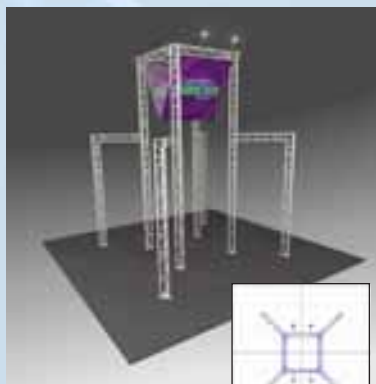

BK3100

Truss in Freight Shippable Crate $15,219

Truss in Freight Shippable Crate w/Lights and Graphics as shown $16,699

Rent This Display (graphics additional) $2,499