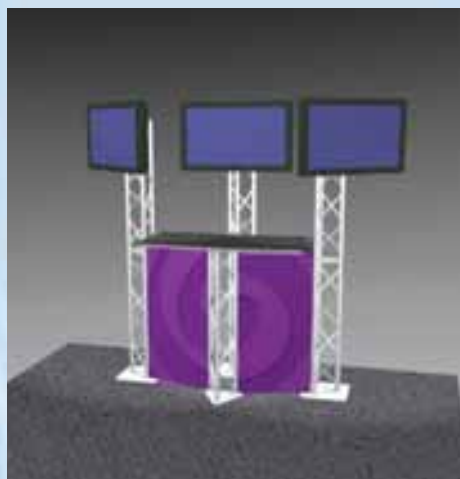

K-3 Kiosk

Self standing kiosk with 44"x23" tabletop and three 6' high truss posts for monitor mounting. 44"w x 31"d x 72"h, *Black Finish Top*

K-3 Kiosk Package **$2,599**

(Package includes kiosk hardware with three VESA 75/100/200 compatible monitor mounts. Monitors not included.)

Two Wheeled Shipping Cases **$918**

19"x39" Fabric Bottom Graphic **$199**
(set of two)