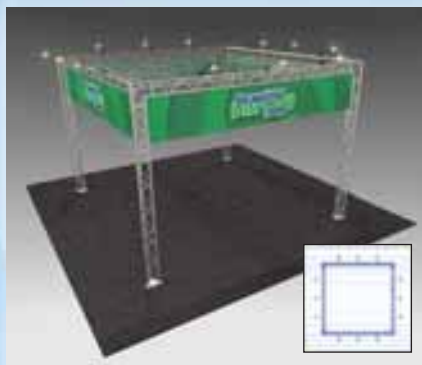

BK7 20'x20'

Truss in UPS Shippable Cases $8,679
Truss in UPS Shippable Cases w/Lights and Graphics as shown $11,829
Rent This Display (Graphics Addl.) $1,799

Top Seller!