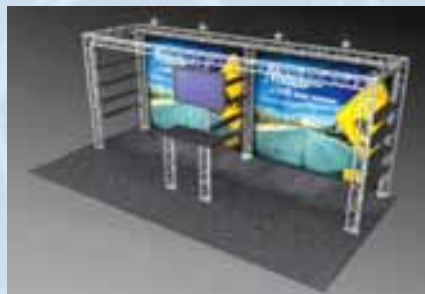

BK-121

Includes truss hardware, two custom printed dye-sub fabric graphics, four 200w halogen lights, one Large Counter, three 4-Shelf Kits, one VESA 75/100/200 compatible monitor mount. Ships in four UPS shippable wheeled cases.

$15,579

Don't see exactly what you're looking for? Let us help!

Just call one of our exhibit professionals today to custom configure your new truss exhibit.