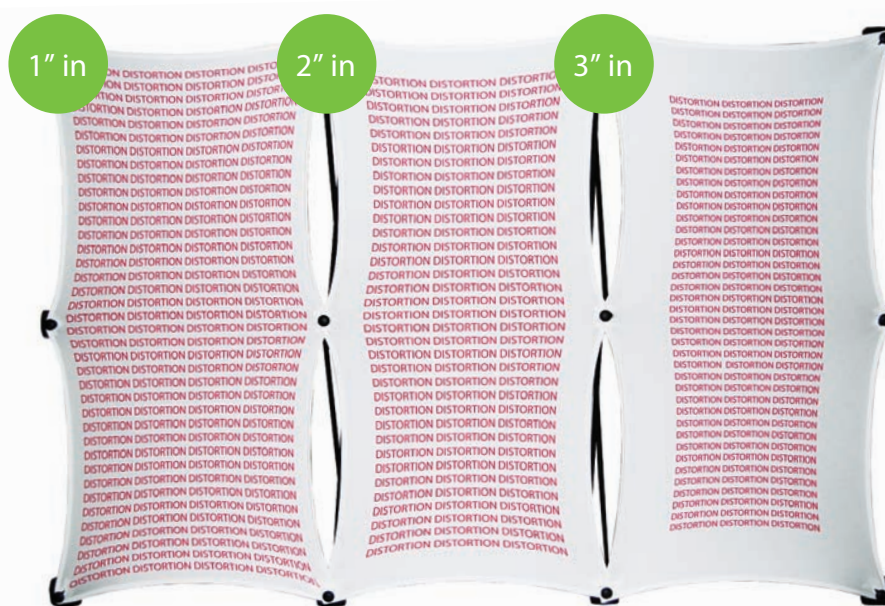

A	Skin	Size
		19.75" W
		19.75" H
Diamond		Diamond Shown as it will appear on the Xpressions unit

B	Skin	Size
		14.25" W
		14.25" H
1x1 Single Twist		1x1 Single Twist Shown as it will appear on the Xpressions unit

It is recommended that all text and borders be 1.5" from the finish size

Focus Area Key

focus area is always
1.5"-2.5" inside edge of all
four sides on all skin
styles and sizes

xpressions[®] SALESMATE™ Setup Guide

Artwork provided
w/out bleed

Image bled out
for print size

Finished Size

• X-Factor •

Due to the nature of the Xpressions® Salesmate™ graphics, we recommend keeping all artwork elements you do not want severely distorted (ie text, logos, or faces) 3-5" in on all sides, however due to the small size of the Salesmate™ skins this leaves little room for design. We find that **1.5" in** on all sides creates an acceptable amount of stretch while still allowing plenty of space for your design.

EXAMPLES OF STRETCH AT DIFFERENT SIZES SHOWN BELOW:

PLEASE NOTE IF DISTORTION IS INTENDED AS PART OF DESIGN