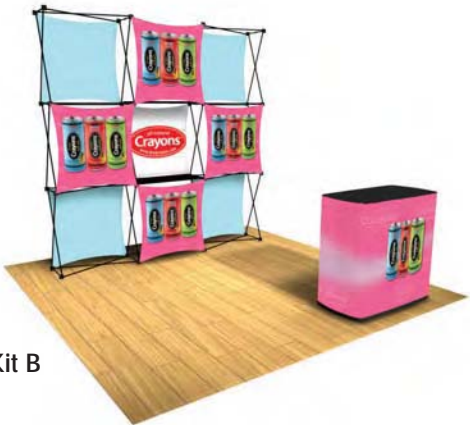

xpressions® express™

Kit A

Kit B

Kit C

Kit D

Xpressions Express is the revolutionary compact solution for your trade show display needs. Smartly packed in the super durable rolling case is an entire display. Express makes it easy to go where your customers are. The case quickly transforms into a podium with a huge graphic face for maximum branding exposure. Within minutes your entire display will be up and looking great. Unpack the two included 1x3 xpressions SNAP units, depending on your kit choice the two units will be linked by two shelves and xpressions fabric graphic skins. The collective result is a fantastic looking 8' display with large podium, perfect for any 10' x 10' show space! The Express podium is as attractive as it is functional, lift the hard writing surface to reveal a spacious storage cubby. The podium holds specialty items and show giveaways, literature and more. Xpressions has become one of the most sought after display options on the market, the Express Kits really do take the original xpressions on the go! When the show ends, your entire display will break down and pack neatly into the travel case. Within minutes you will be on your way!

Xpressions Express, the convenient compact trade show star!

Kit A

Kit includes:

- Two 1x3 xpressions™ SNAP frames
- Four xpressions™ skins
- Two shelves
- One case wrap
- Case that converts to podium

Shipping weight ~ 42 lbs.

Kit B

Kit includes:

- Two 1x3 xpressions™ SNAP frames
- Nine xpressions™ skins
- Two shelves
- One case wrap
- Case that converts to podium

Shipping weight ~ 42 lbs.

Kit C

Kit includes:

- Two 1x3 xpressions™ SNAP frames
- Seven xpressions™ skins
- Two shelves
- One case wrap
- Case that converts to podium

Shipping weight ~ 42 lbs.

Kit D

Kit includes:

- Two 1x3 xpressions™ SNAP frames
- Seven xpressions™ skins
- Two shelves
- One case wrap
- Case that converts to podium

Shipping weight ~ 42 lbs.

10 ft display in one case