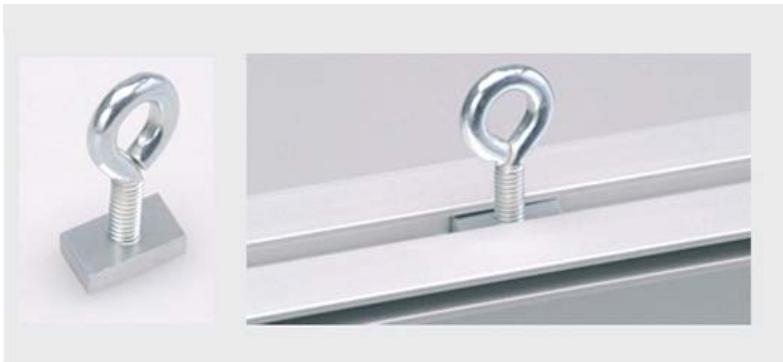

GROOVY WALL™ WALL

FABRIC FRAMING SYSTEM

GROOVY WALL™ SINGLE SIDED SMOOTH-EDGE DYE-SUBLIMATED FABRIC FRAMING SYSTEMS

Product Features

It's the perfect blend of class and versatility. The edges of the fabric press into the frame making graphic installation and change out simple. Available in various width and height configurations as well as double sided displays. Floor, ceiling, and wall mounted displays are possible with the use of optional accessories.

FABRIC FRAMING SYSTEM

GROOVY WALL™ DOUBLE SIDED DYE-SUBLIMATED SMOOTH-EDGE FABRIC FRAMING SYSTEMS

Product Features

It's the perfect blend of class and versatility. The edges of the fabric press into the frame making graphic installation and change out simple. Available in various width and height configurations as well as single sided displays. Floor, ceiling, and wall mounted displays are possible with the use of optional accessories.

Graphic Specification

Graphic Size: various sizes

Graphics turnaround 7 business days after proofs are approved.

CURVED FEET

CEILING HOOKS

50 WATT HALLOGEN LAMP

WALL MOUNTING BRACKETS