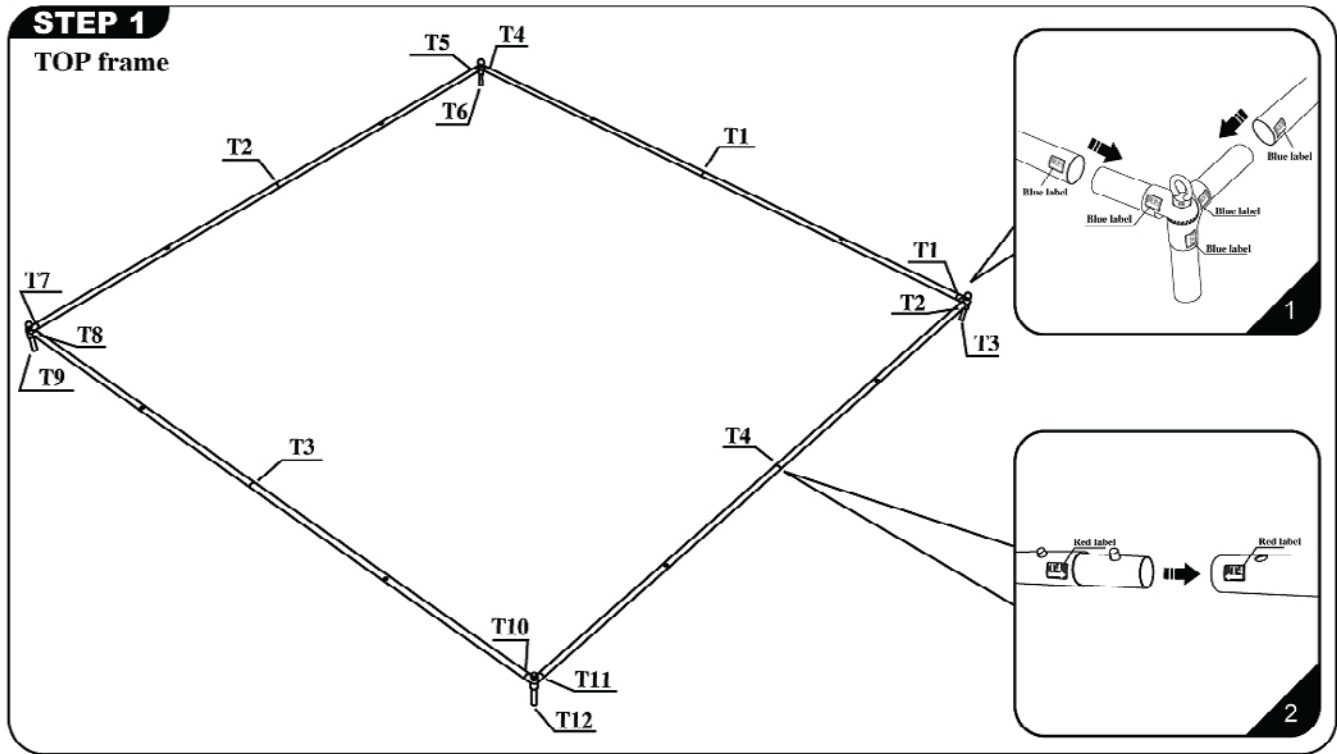

# SQUARE INSTALLATION STEPS

Modern appearance, high quality, practical, flexible for multiple uses Carry Cases and Spotlights are available as accessories Fast and easy to alter graphics

Frame Size: 8'(2438mm).L x 3.5'(1067mm).H  
 16'(4877mm).L x 4'(1219mm).H  
 20'(6096mm).L x 4'(1219mm).H

1/4 Graphic Size: 2438mm.L X 1067mm.H  
 4877mm.L X 1219mm.H  
 6096mm.L X 1219mm.H

**CAUTION:**  
 PLEASE READ THE INSTRUCTIONS BEFORE INSTALLING PRODUCT