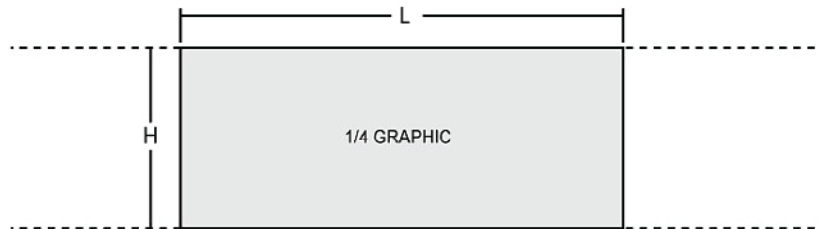

# SQUARE INSTALLATION STEPS

Modern appearance, high quality, practical, flexible for multiple uses Carry Cases and Spotlights are available as accessories Fast and easy to alter graphics

Frame Size: 8'(2438mm).L x 3.5'(1067mm).H  
 16'(4877mm).L x 4'(1219mm).H  
 20'(6096mm).L x 4'(1219mm).H

1/4 Graphic Size: 2438mm.L X 1067mm.H  
 4877mm.L X 1219mm.H  
 6096mm.L X 1219mm.H

**CAUTION:**  
 PLEASE READ THE INSTRUCTIONS BEFORE INSTALLING PRODUCT