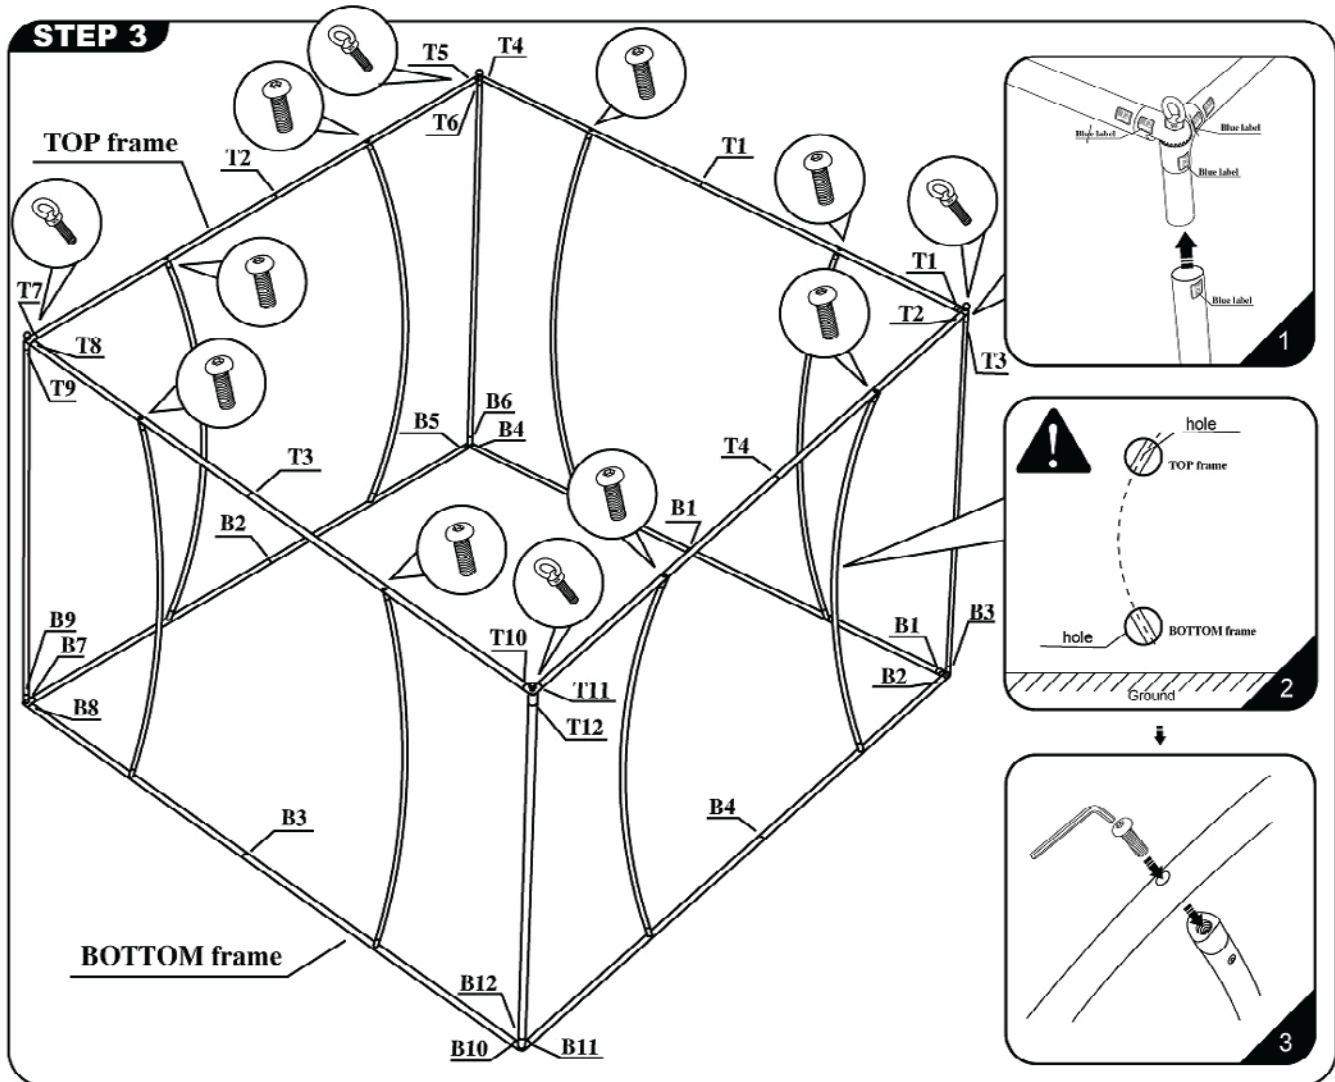

# SQUARE INSTALLATION STEPS

Modern appearance, high quality, practical, flexible for multiple uses Carry Cases and Spotlights are available as accessories Fast and easy to alter graphics

Frame Size: 8'(2438mm).L x 3.5'(1067mm).H  
 16'(4877mm).L x 4'(1219mm).H  
 20'(6096mm).L x 4'(1219mm).H

1/4 Graphic Size: 2438mm.L X 1067mm.H  
 4877mm.L X 1219mm.H  
 6096mm.L X 1219mm.H

**CAUTION:**  
 PLEASE READ THE INSTRUCTIONS BEFORE INSTALLING PRODUCT