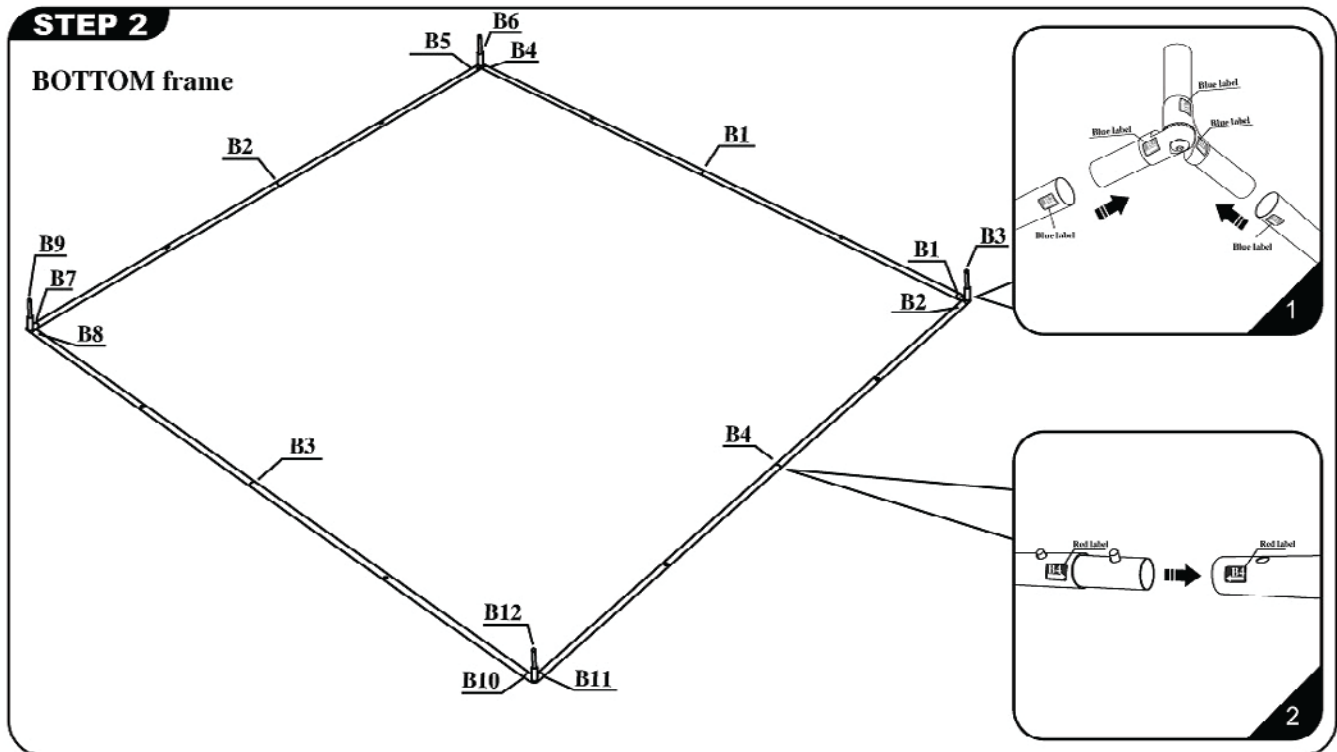

# SQUARE INSTALLATION STEPS

Modern appearance, high quality, practical, flexible for multiple uses Carry Cases and Spotlights are available as accessories Fast and easy to alter graphics

Frame Size: 8'(2438mm).L x 3.5'(1067mm).H  
 16'(4877mm).L x 4'(1219mm).H  
 20'(6096mm).L x 4'(1219mm).H

1/4 Graphic Size: 2438mm.L X 1067mm.H  
 4877mm.L X 1219mm.H  
 6096mm.L X 1219mm.H

**CAUTION:**  
 PLEASE READ THE INSTRUCTIONS BEFORE INSTALLING PRODUCT