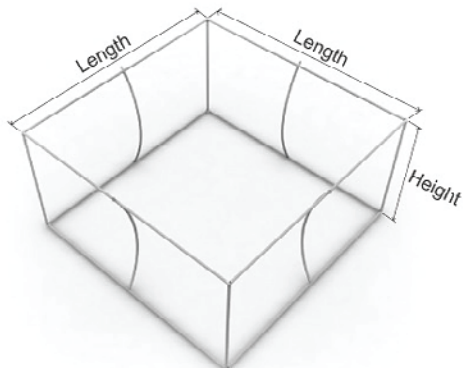

# SQUARE INSTALLATION STEPS

Modern appearance, high quality, practical, flexible for multiple uses Carry Cases and Spotlights are available as accessories Fast and easy to alter graphics

Frame Size: 8'(2438mm).L x 3.5'(1067mm).H  
 16'(4877mm).L x 4'(1219mm).H  
 20'(6096mm).L x 4'(1219mm).H

1/4 Graphic Size: 2438mm.L X 1067mm.H  
 4877mm.L X 1219mm.H  
 6096mm.L X 1219mm.H

**CAUTION:**  
 PLEASE READ THE INSTRUCTIONS BEFORE INSTALLING PRODUCT