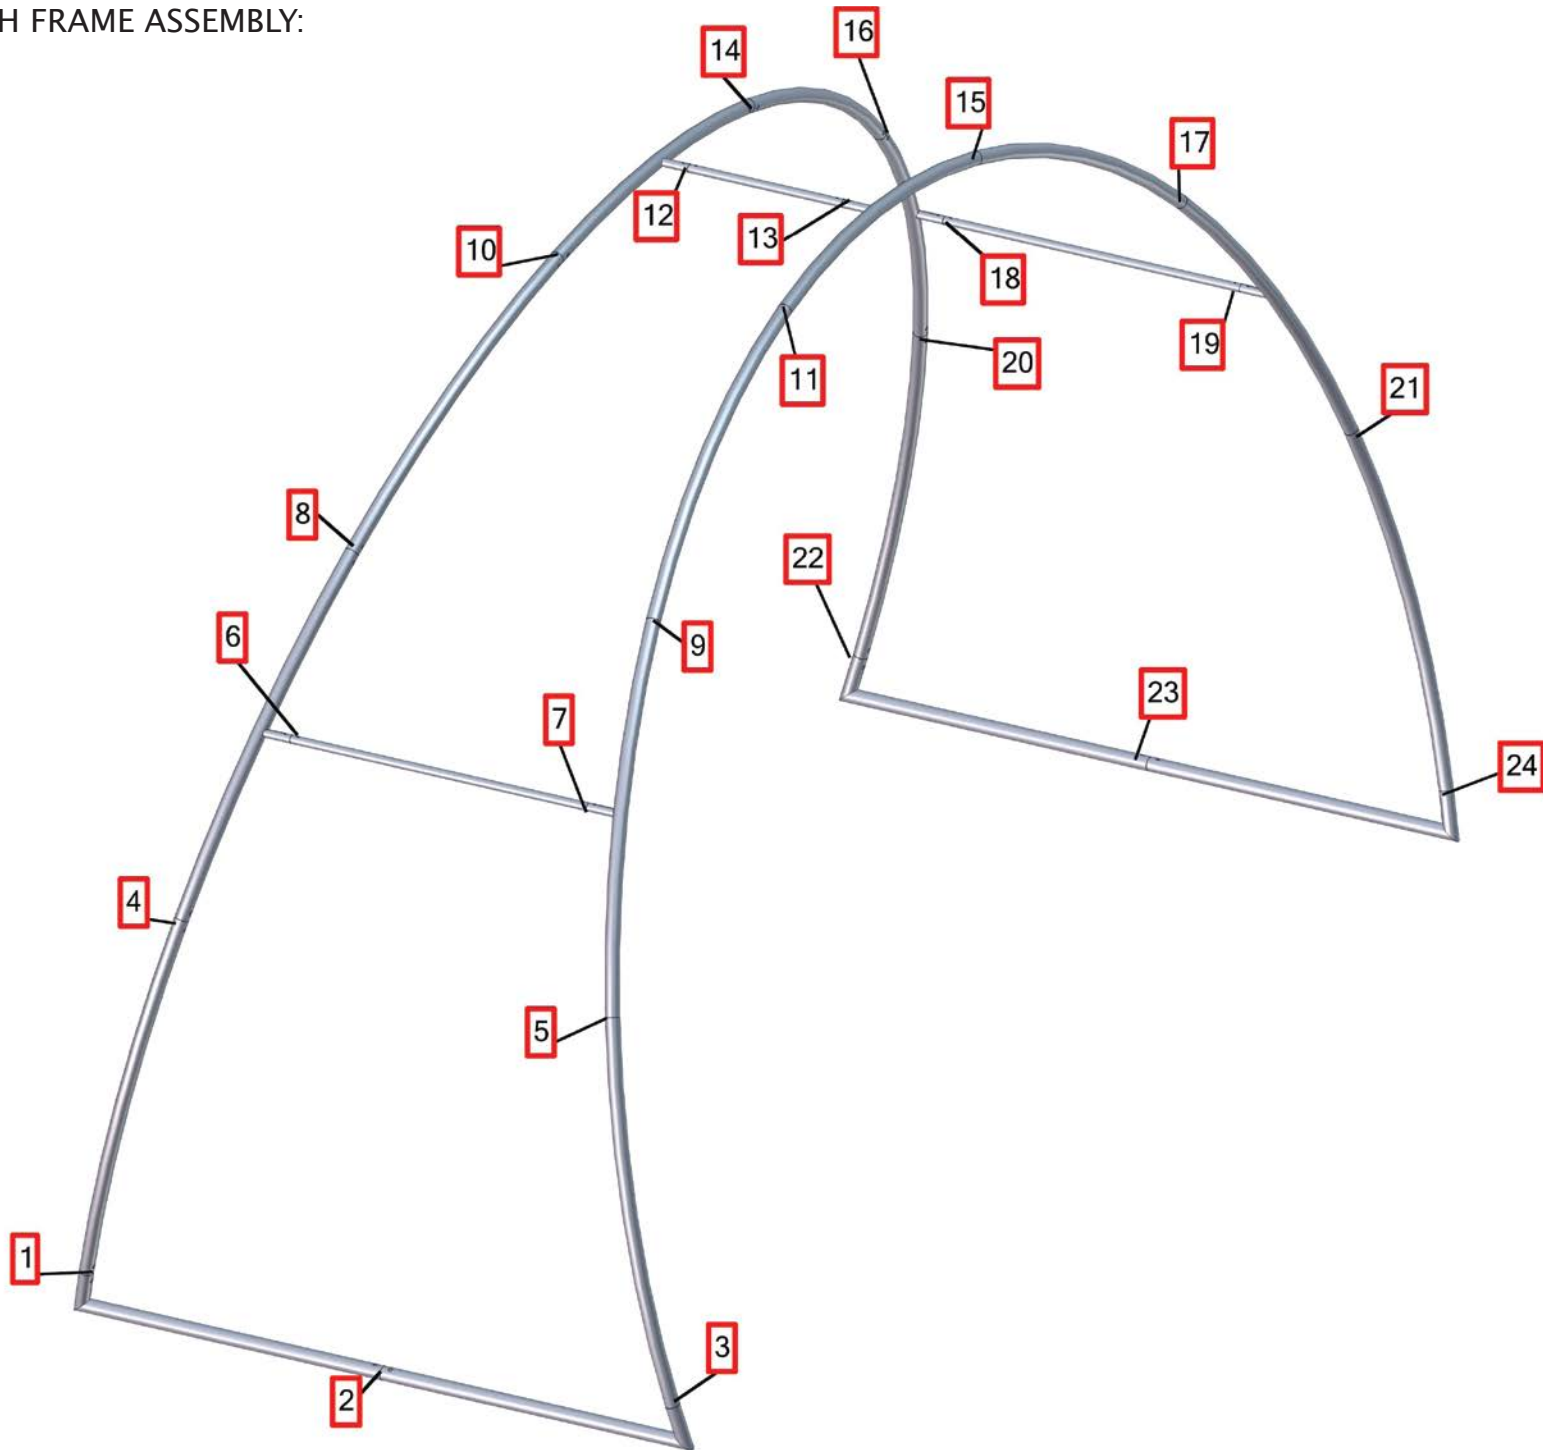

LARGE ARCH FRAME ASSEMBLY: