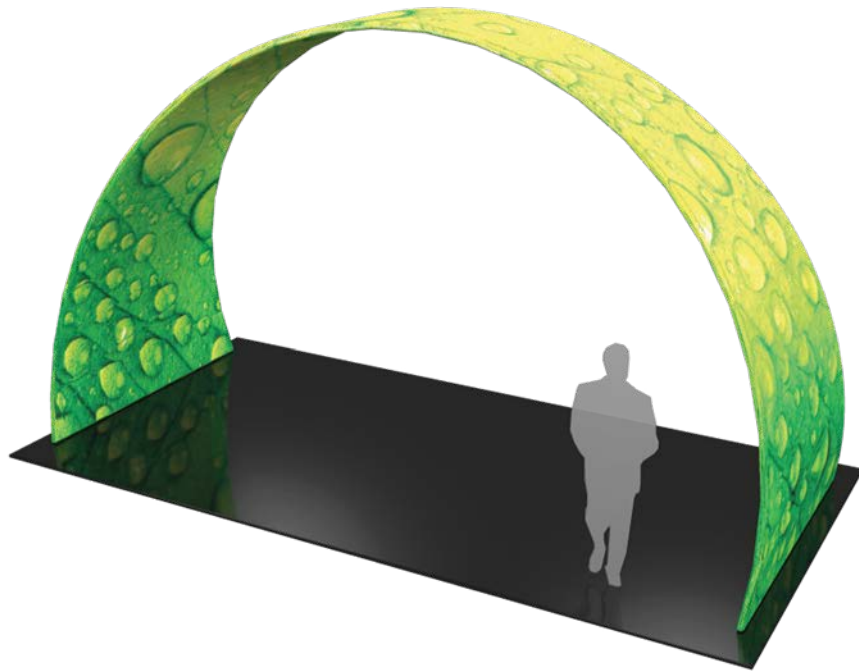

# Large Arch Tension Fabric Structure

Our Large Arches add architecture and design to any event or interior space! Easily create and define a stunning entryway, focal point or stage set at your next tradeshow or event. Our large arches combine pillowcase style stretch fabric graphics with 50mm curved aluminum tube frames; these super structures are made in the USA and collapse to a fraction of their size.

## features and benefits:

- State-of-the-art 50mm curved aluminum tube frame with sturdy internal spigots
- Fits perfectly in 20ft by 20ft island space
- Shown in a 20' space
- Kit includes: one frame, one dye-sublimated zipper pillowcase graphic, and two wheeled molded storage cases
- Lifetime hardware warranty against manufacturer defects

## dimensions:

### Graphic

Total visual area:  
 Outside: 406.222"w x 96"h  
 10318mm(w) x 2438mm(h)  
  
 Inside: 398.222"w x 96"h  
 10115mm(w) x 2438mm(h)

Graphic material:  
 Dye-sublimated zipper pillowcase fabric