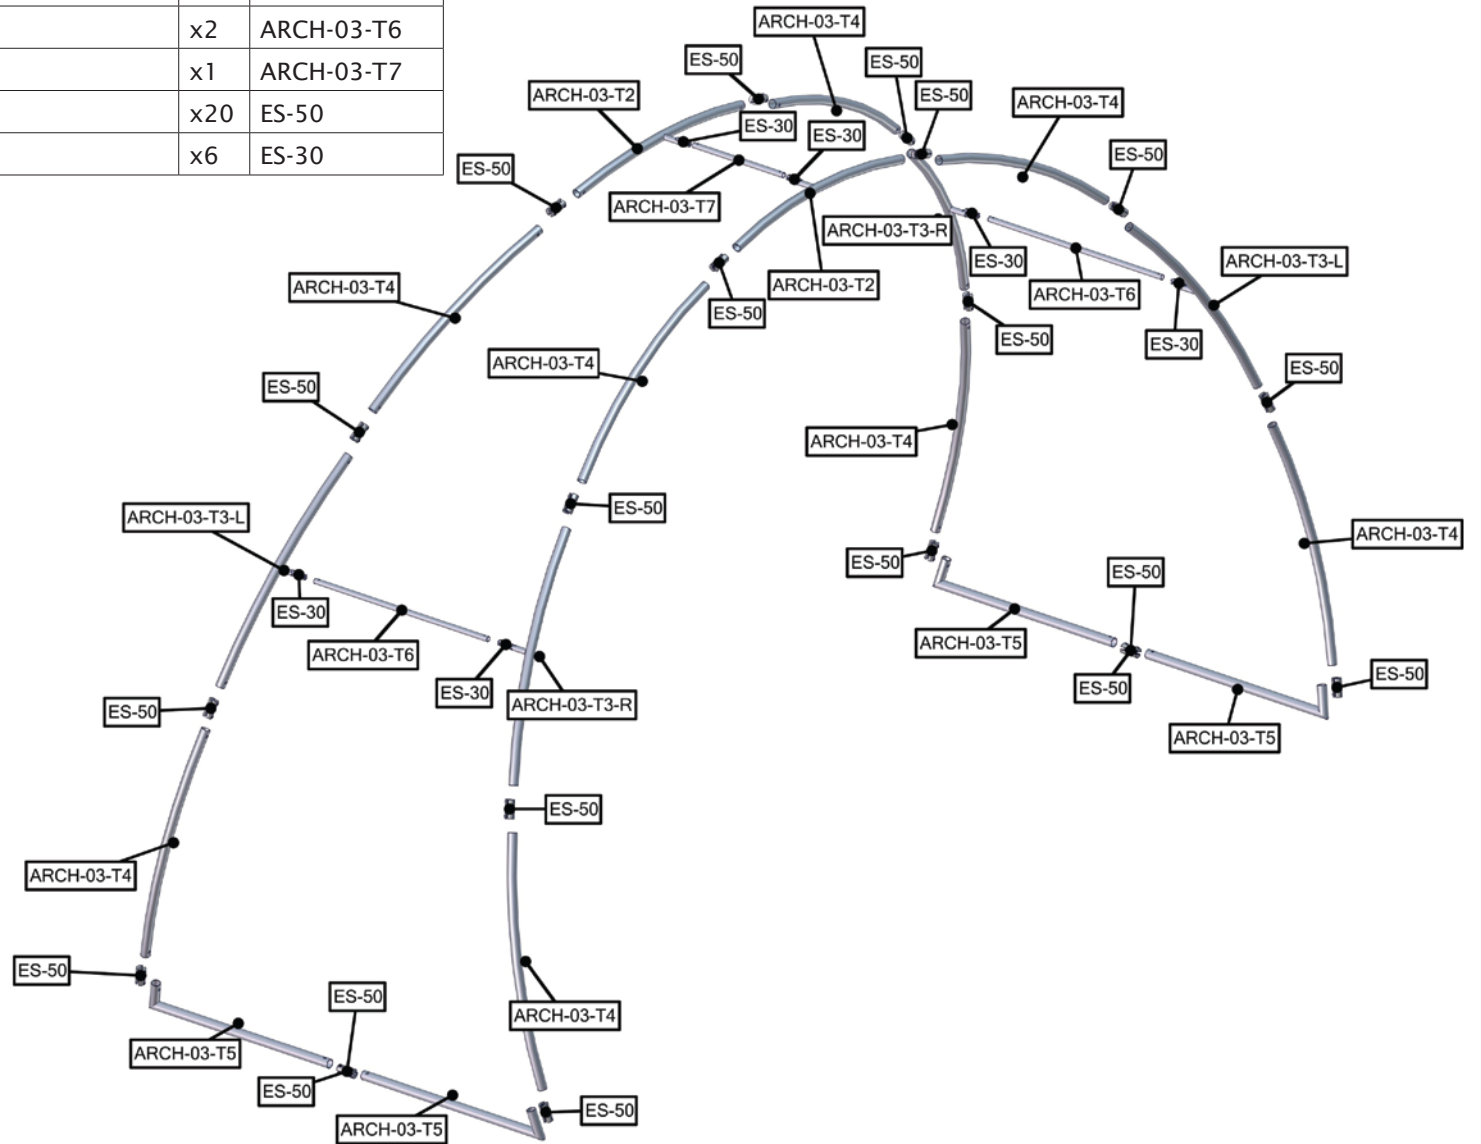

## Parts Included

Part Label	Qty	Part Code
50MM CURVE WITH 30MM SPREADER ON CENTER	x2	ARCH-03-T2
50MM CURVE WITH 30MM SPREADER ON RIGHT SIDE	x2	ARCH-03-T3-R
50MM CURVE WITH 30MM SPREADER ON LEFT SIDE	x2	ARCH-03-T3-L
50MM CURVE	x8	ARCH-03-T4
50MM CORNER TUBE	x4	ARCH-03-T5
30MM CURVED SPREADER	x2	ARCH-03-T6
30MM SPREADER	x1	ARCH-03-T7
EXPANDING SPIGOT FOR 50MM TUBE	x20	ES-50
EXPANDING SPIGOT FOR 30MM TUBE	x6	ES-30