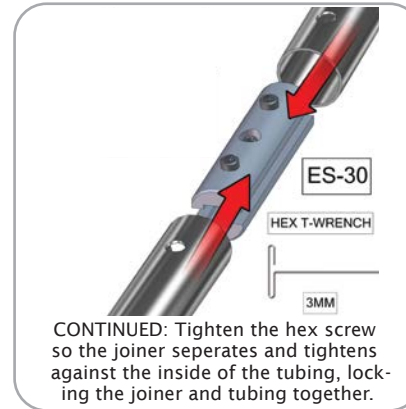

STEP 1: ASSEMBLE FRAME