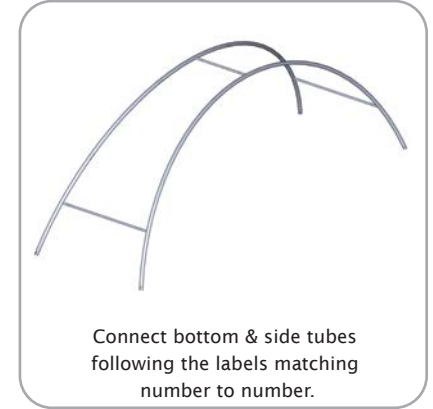

STEP 1: ASSEMBLE FRAME