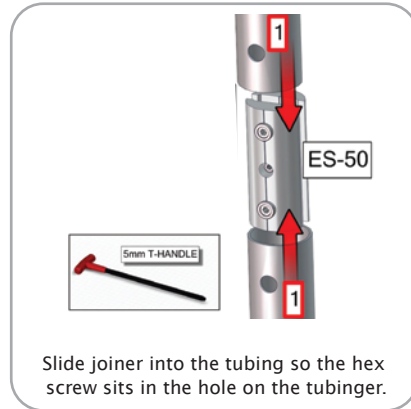

STEP 1: ASSEMBLE FRAME