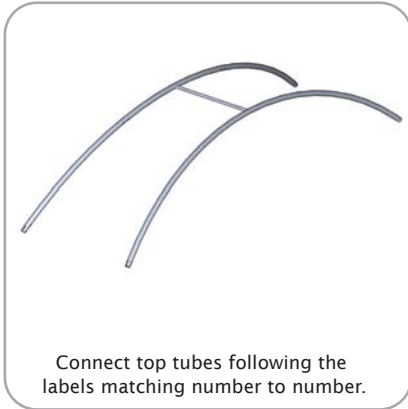

STEP 1: ASSEMBLE FRAME