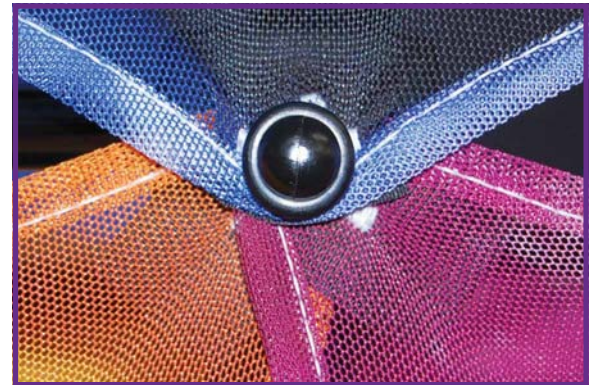

xpressions[®] SNAP![™] SHEER

4x3US A

See through the forest of mediocrity with Xpressions[®] SNAP![™] SHEER.

Feature and Benefits for Xpressions[®] SNAP![™] SHEER

- SHEER skins on the front plane are a striking visual space definer
- Darker colored SHEER skins show the translucent effect off best
- Layer SHEER colors as you would with paints and create effects of mixed visual hues
- Accent your next custom design by incorporating a few SHEER skins to your display
- Sets up completely in seconds
- Lightweight / ultra portable
- Fantastic 3D look
- Complete kits-everything you need
- Highest image quality dye-sublimated graphics
- Easy graphic change out

Kit Specs:

Open Frame Dimensions: 117.5" w x 89.5" h x 13" d

Closed Frame Dimensions: 10" w x 9" L x 32.5" h

Total Kit Weight: 42lbs.

Sheer 4x3US Kit A

Frame & Graphics
Diamond skin (1) - 1 sheer
1x2 skin (6) - 2 sheer, 4 regular
1x1 skin (6) - 2 sheer, 4 regular
50 watt halogen light (2)
Hard shipping case

Skin Configurations:

A	Skin	Size
	Diamond	38.5" W
		38.5" H
Diamond Shown as it will appear on the Xpressions unit		

BC	Skin	Size
	1x2 Flat	28" W
		55.5" H
1x2 Flat Shown as it will appear on the Xpressions unit		